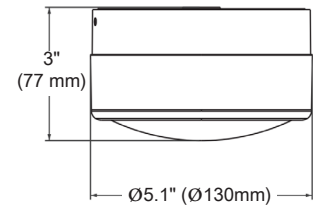

PRODUCT MODELS & DIMENSIONS

WAVE

CONVEX

RESEAU

LUNA