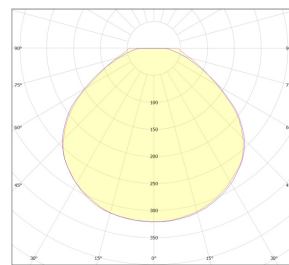

LIGHT DISTRIBUTION

Beam Angle: 120° – Wave Model

Beam Angle: 120° – Convex Model

Beam Angle: 120° – Reseau Model

Beam Angle: 120° – Luna Model

ORA

WALL/CEILING LIGHT SPECIFICATIONS

ASSEMBLY