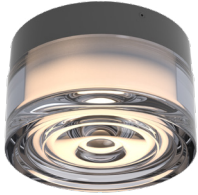

PRODUCT MODELS & DIMENSIONS

WAVE