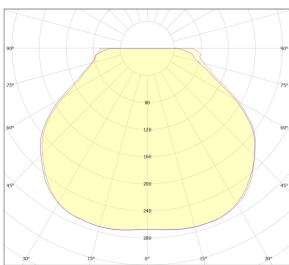

LIGHT DISTRIBUTION

Beam Angle: 120° – Wave Model

Beam Angle: 120° – Convex Model

Beam Angle: 120° – Reseau Model

Beam Angle: 120° – Luna Model

ORA

WALL/CEILING LIGHT SPECIFICATIONS

ASSEMBLY