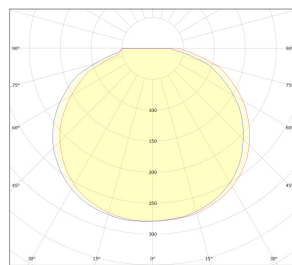

LIGHT DISTRIBUTION

Beam Angle: 120° – Wave Model

Beam Angle: 120° – Convex Model

Beam Angle: 120° – Reseau Model

Beam Angle: 120° – Luna Model

ORA

WALL/CEILING LIGHT SPECIFICATIONS

ASSEMBLY