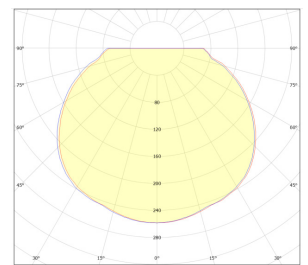

LIGHT DISTRIBUTION

Beam Angle: 120° – Wave Model

Beam Angle: 120° – Convex Model

Beam Angle: 120° – Reseau Model

Beam Angle: 120° – Luna Model

ORA

WALL/CEILING LIGHT SPECIFICATIONS

ASSEMBLY