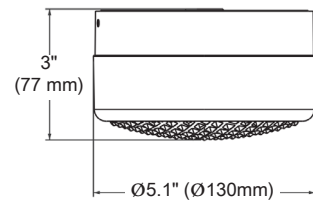

CCT Available in 3CCT (2200/2700/3000K) with excellent color consistency.

PRODUCT MODELS & DIMENSIONS

WAVE

CONVEX

RESEAU

LUNA

OPTICAL FINISH OPTIONS

CLEAR