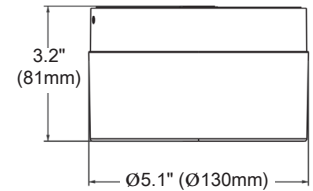

PRODUCT MODELS & DIMENSIONS

WAVE