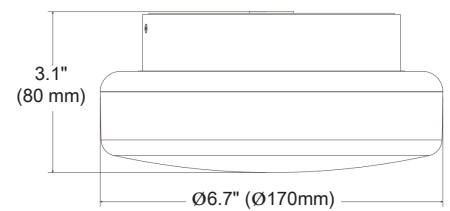

CCT Available in 3CCT (2200/2700/3000K) with excellent color consistency.

PRODUCT MODELS & DIMENSIONS

WAVE

CONVEX

RESEAU

LUNA

OPTICAL FINISH OPTIONS

CLEAR