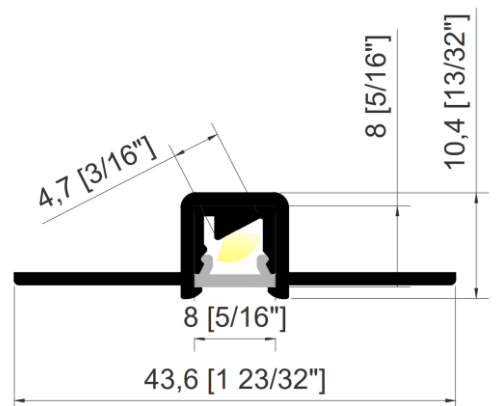

LP0808

LED LINEAR LIGHT PROFILE SPECIFICATIONS

Job Information	
Project Name	
Type	
Location	
Quantity	
Date	

DESCRIPTION

LP0808 and LP0808D are designed for surface-mounted applications. Its sleek, architectural form makes it suitable for use as a decorative lighting element or as an integrated part of architectural designs.

LP0808

LED LINEAR LIGHT PROFILE SPECIFICATIONS

LP0808, LP0808D

LP0808

LP0808D

LP0808

LED LINEAR LIGHT PROFILE SPECIFICATIONS

LP0808-1, LP0808-1D

LP0808-1

LP0808-1D

LP0808

LED LINEAR LIGHT PROFILE SPECIFICATIONS

LP0808C