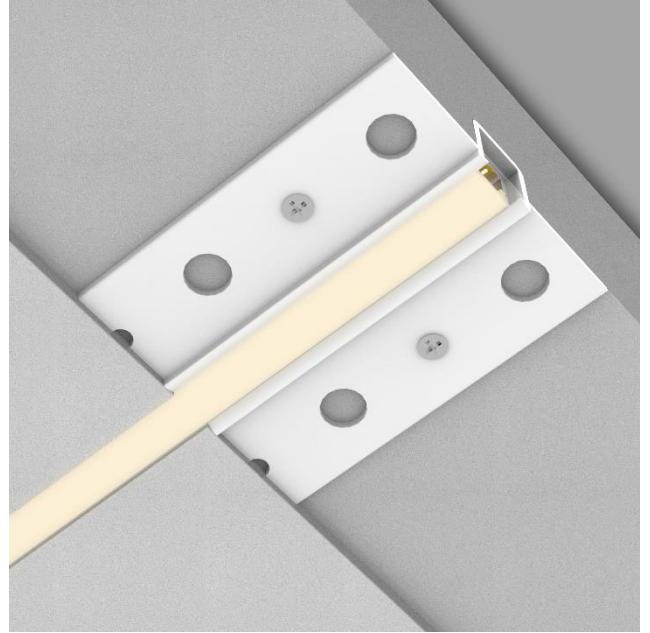

LP0808

LED LINEAR LIGHT PROFILE SPECIFICATIONS

Job Information	
Project Name	
Type	
Location	
Quantity	
Date	

DESCRIPTION

LP0808 and LP0808D are designed for surface-mounted applications. Its sleek, architectural form makes it suitable for use as a decorative lighting element or as an integrated part of architectural designs.

LP0808-1 and LP0808-1D are recessed or mud-in aluminum profile, designed to blend seamlessly into walls and ceilings. Whether in linear, angled, or custom patterns, it lets you play with light lines—as wide and as long as your design demands.

LP0808C is corner surface mounted profile which offers a clean, architectural lighting solution for shelves.

Perfect for both residential and commercial spaces, these profiles bring a modern, minimal lighting touch without visible trims or frames.

LP0808

LED LINEAR LIGHT PROFILE SPECIFICATIONS

LP0808, LP0808D

LP0808

LP0808D

LP0808

LED LINEAR LIGHT PROFILE SPECIFICATIONS

LP0808-1, LP0808-1D