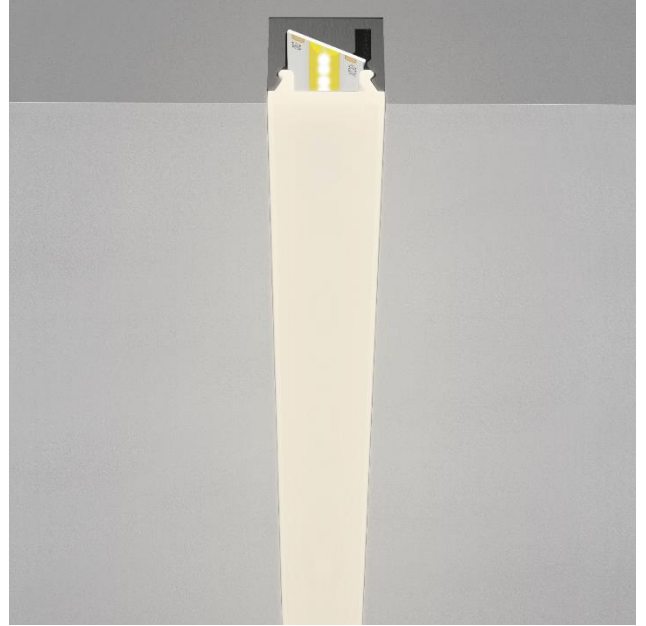

LP0808

LED LINEAR LIGHT PROFILE SPECIFICATIONS

LP0808, LP0808D

LP0808