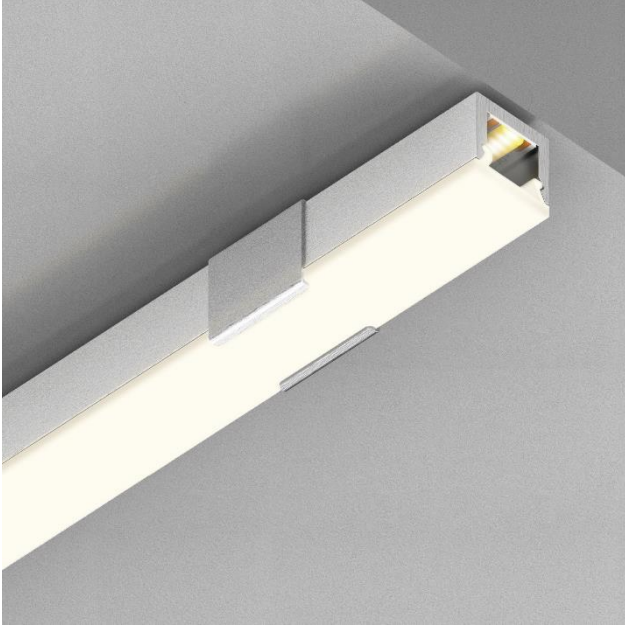

LP0808

LED LINEAR LIGHT PROFILE SPECIFICATIONS

LP0808, LP0808D

LP0808