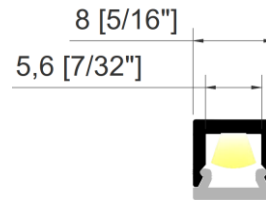

LP0808

LED LINEAR LIGHT PROFILE SPECIFICATIONS

LP0808, LP0808D

LP0808