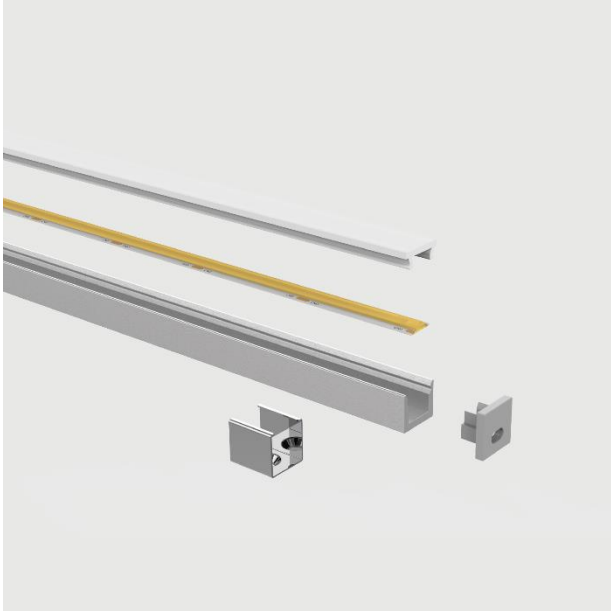

LP0808

LED LINEAR LIGHT PROFILE SPECIFICATIONS

Job Information	
Project Name	
Type	
Location	
Quantity	
Date	

DESCRIPTION

LP0808 and LP0808D are designed for surface-mounted applications. Its sleek, architectural form makes it suitable for use as a decorative lighting element or as an integrated part of architectural designs.

LP0808-1 and LP0808-1D are recessed or mud-in aluminum profile, designed to blend seamlessly into walls and ceilings. Whether in linear, angled, or custom patterns, it lets you play with light lines—as wide and as long as your design demands.

LP0808C is corner surface mounted profile which offers a clean, architectural lighting solution for shelves.

Perfect for both residential and commercial spaces, these profiles bring a modern, minimal lighting touch without visible trims or frames.

Available in 10' lengths, a variety of colors, and diffuser options, they are the ideal solution for bold, creative, and clean lighting integration.

PERFORMANCE

MODEL NAME	LP0808, LP0808C, LP0808-1 LP0808D, LP0808-1D
MOUNTING OPTIONS	SURFACE/RECESSED
LIGHT SOURCE TYPE	COB/SMD LED STRIP
LIGHT SOURCE WIDTH	4 mm MAX
PC COVER	OPAL/TRANSPARENT/DIFFUSER
FINISH	ANODIZED PAINTING
COLOR	BLACK/WHITE/SILVER
IP	20
APPLICATIONS	INTERIOR, RESIDENTIAL, COMMERCIAL