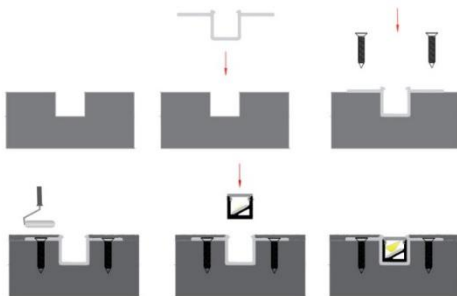

LP0808

LED LINEAR LIGHT PROFILE SPECIFICATIONS

LP0808-1, LP0808-1D