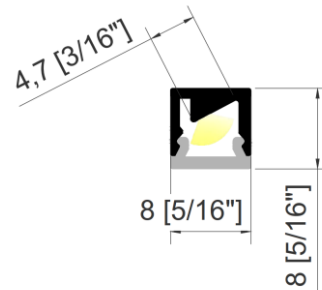

PRODUCT ORDERING GUIDE

EXAMPLE: LP0808D-3M-SL-O

SERIES	LENGTH	REFLECTOR FINISH	PC COVER
LP0808	1M	WH: WHITE	O: OPAL
LP0808D	2M	SL: SILVER	C: CLEAR
LP0808-1	3M	BK: BLACK	D: DIFFUSER
LP0808-1D			
LP0808C			

LP0808

LED LINEAR LIGHT PROFILE SPECIFICATIONS

LP0808, LP0808D

LP0808

LP0808D

LP0808

LED LINEAR LIGHT PROFILE SPECIFICATIONS

LP0808-1, LP0808-1D