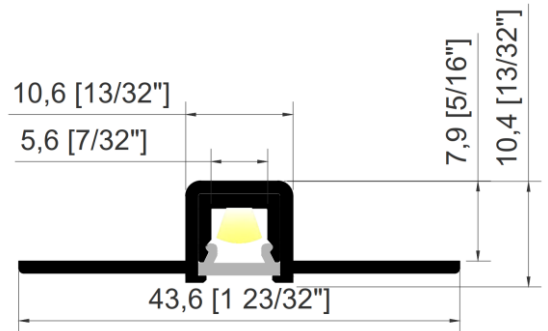

LP0808

LED LINEAR LIGHT PROFILE SPECIFICATIONS

Job Information	
Project Name	
Type	
Location	
Quantity	
Date	

DESCRIPTION

LP0808 and LP0808D are designed for surface-mounted applications. Its sleek, architectural form makes it suitable for use as a decorative lighting element or as an integrated part of architectural designs.

LP0808

LED LINEAR LIGHT PROFILE SPECIFICATIONS

LP0808, LP0808D

LP0808

LP0808D

LP0808

LED LINEAR LIGHT PROFILE SPECIFICATIONS

LP0808-1, LP0808-1D

LP0808-1

LP0808-1D

LP0808

LED LINEAR LIGHT PROFILE SPECIFICATIONS

LP0808C