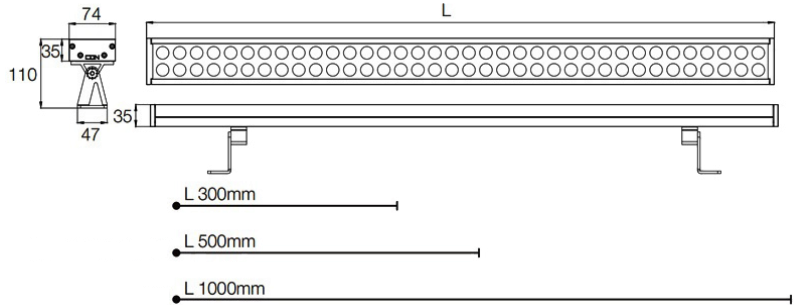

PRODUCT ORDERING GUIDE

EXAMPLE: LS-LR-04-43-36W-10-16D-2700-80-V-B-PC-800

SERIES	WATTAGE(W)	BEAM ANGLE	CCT	CRI	DIMMING	OPTIONS
LS-LR-04-43	9W-03 (300MM)	16D: 16°	2700	80	T: TRIAC	PC-X ①
	18W-05 (500MM)	30D: 30°	3000		V: 0-10V	B: BAFFLE
	36W-10 (1000MM)	45D: 45° 16x55D: 16x55°	4000 5700		D: DALI	S: SUPPORT STRING
LS-LR-04-43	12W-03 (300MM)	30D: 30°	RGB	80	X: DMX512	PC-X ①
	24W-05 (500MM)	40D: 40°	RGBW3000			B: BAFFLE
	48W-10 (1000MM)	55D: 55° 17x50D: 17x50°	RGBW4000			S: SUPPORT STRING

NOTES:

① THE MAXIMUM OPTIONAL LENGTH OF CORD CAN BE UP TO 800CM. THE STANDARD LENGTH IS 50CM. SPECIFY THE OPTIONAL LENGTH IN CM IN PLACE OF "X."

LS-LR-04

LANDSCAPE LINEAR WALL-WASHER SPECIFICATIONS

LS-LR-04-74