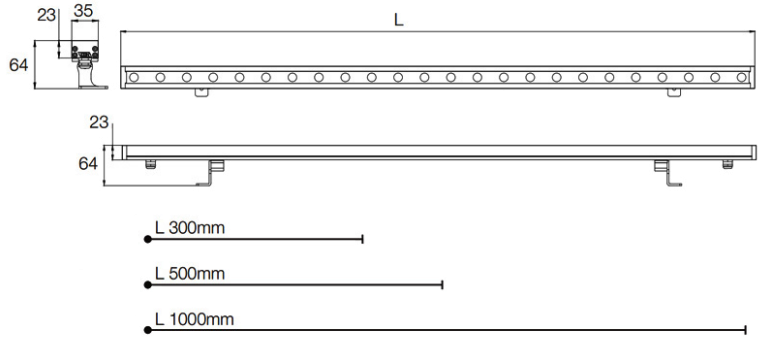

LS-LR-04-35

PERFORMANCE

MODEL NAME	LS-LR-04-35		
POWER CONSUMPTION(±10%)	6 W	9 W	18 W
INPUT VOLTAGE	24 VDC		
LUMINOUS FLUX (±10%)	480 LM	720 LM	1440 LM
EFFICACY(4000K RA80)	80 LM/W	80 LM/W	80 LM/W
LENGTH	300MM	500MM	1000MM
DIMMING	TRIAC/0-10V/DALI		
CCT	2700K/3000K/4000K/5700K		
CRI	80		
BEAM ANGLE	20°, 40°, 22x40°		
BODY MATERIAL	DIE CASTING ALUMINUM		
FINISH	DARK GREY		
LENS OPTIONS	4MM TEMPERED GLASS		
POWER CORD LENGTH	0.5M RUBBER CABLE, UP TO 8M OPTIONAL 2*1.0mm ² (ON/OFF, 0-10V, DALI) 2*1.0mm ² +3*0.5mm ² (DMX512)		
IP RATING	IP66		
IK RATING	IK06		
OPERATING TEMPERATURE	-20°C TO + 55°C(-4°F TO 131°F)		
LIFESPAN OF LED @TA=25°C	50000 HRS		
WARRANTY	5 YEARS		