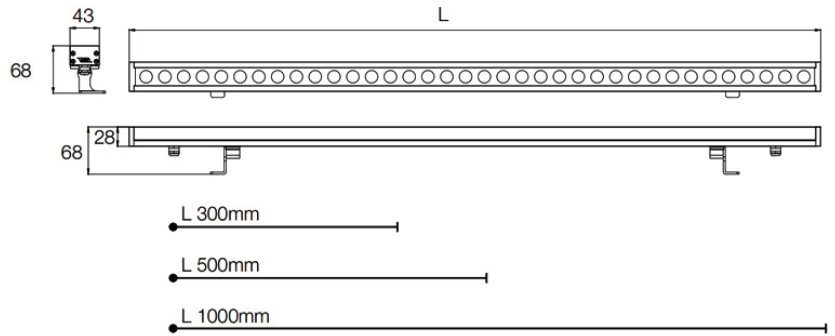

LS-LR-04-35

PERFORMANCE

MODEL NAME	LS-LR-04-35		
POWER CONSUMPTION(±10%)	6 W	9 W	18 W
INPUT VOLTAGE	24 VDC		
LUMINOUS FLUX (±10%)	480 LM	720 LM	1440 LM
EFFICACY(4000K RA80)	80 LM/W	80 LM/W	80 LM/W
LENGTH	300MM	500MM	1000MM
DIMMING	TRIAC/0-10V/DALI		
CCT	2700K/3000K/4000K/5700K		
CRI	80		
BEAM ANGLE	20°, 40°, 22x40°		
BODY MATERIAL	DIE CASTING ALUMINUM		
FINISH	DARK GREY		
LENS OPTIONS	4MM TEMPERED GLASS		
POWER CORD LENGTH	0.5M RUBBER CABLE, UP TO 8M OPTIONAL 2*1.0mm ² (ON/OFF, 0-10V, DALI) 2*1.0mm ² +3*0.5mm ² (DMX512)		
IP RATING	IP66		
IK RATING	IK06		
OPERATING TEMPERATURE	-20°C TO + 55°C(-4°F TO 131°F)		
LIFESPAN OF LED @TA=25°C	50000 HRS		
WARRANTY	5 YEARS		

PRODUCT ORDERING GUIDE

EXAMPLE: LS-LR-04-35-9W-05-20D-2700-80-V-B-PC-800

SERIES	WATTAGE(W)	BEAM ANGLE	CCT	CRI	DIMMING	OPTIONS
LS-LR-04-35	6W-03 (300MM)	20D: 20°	2700	80	T: TRIAC	PC-X ①
	9W-05 (500MM)	40D: 40°	3000		V: 0-10V	B: BAFFLE
	18W-10 (1000MM)	22x40D: 22x40°	4000		D: DALI	S: SUPPORT STRING
			5700			

NOTES:

① THE MAXIMUM OPTIONAL LENGTH OF CORD CAN BE UP TO 800CM. THE STANDARD LENGTH IS 50CM. SPECIFY THE OPTIONAL LENGTH IN CM IN PLACE OF "X."

LS-LR-04

LANDSCAPE LINEAR WALL-WASHER SPECIFICATIONS

LS-LR-04-43