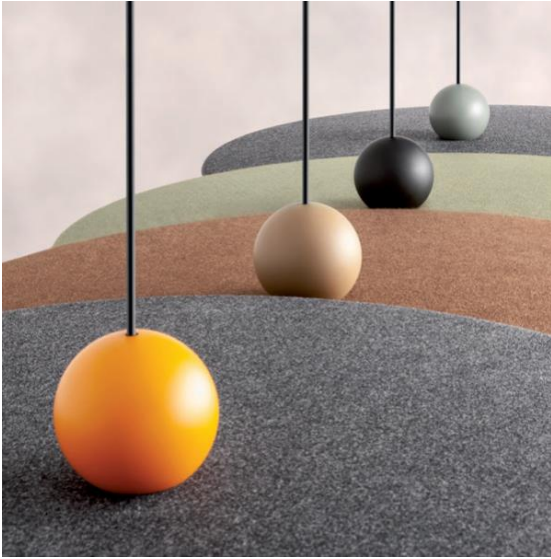

DF07

DECORATIVE PENDANT SPECIFICATIONS

PRODUCT ORDERING GUIDE

EXAMPLE: DF07-P-600-7W-120-3000-90-N-C-G

SERIES	TYPE	SIZE	WATTAGE	VOLTAGE	CCT	CRI	DIMMING	FRAME FINISH	REFLECTOR FINISH
DF07	P: PENDANT	600: 600 MM (23.6")	7W	120: 120 VAC	2700 3000 4000	90	T: TRIAC V: 0-10V N: NONE	C: COFFEE O: OLIVE DG: DARK GREY	B: BLACK DG: DARK GREY G: GREY O: ORANGE