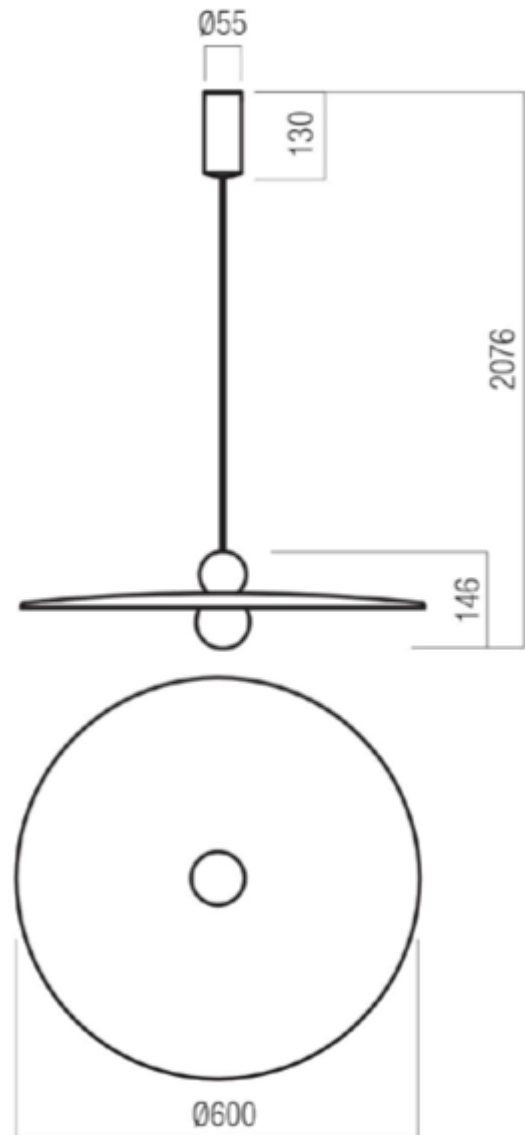

DF07

DECORATIVE PENDANT SPECIFICATIONS

PRODUCT ORDERING GUIDE

EXAMPLE: DF07-P-600-7W-120-3000-90-N-C-G

SERIES	TYPE	SIZE	WATTAGE	VOLTAGE	CCT	CRI	DIMMING	FRAME FINISH	REFLECTOR FINISH
DF07	P: PENDANT	600: 600 MM (23.6")	7W	120: 120 VAC	2700 3000 4000	90	T: TRIAC V: 0-10V N: NONE	C: COFFEE O: OLIVE DG: DARK GREY	B: BLACK DG: DARK GREY G: GREY O: ORANGE