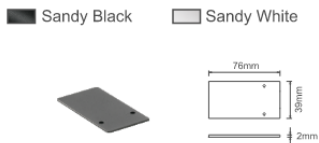

GENERAL ACCESSORIES

Track Cover

Track Driver Box

Drive Box

End Cap

Pin 2

Pin 3

Track Connector

Power Plate 65 mm

Magnetic Track Drivers

60W to 200W noise-free and flicker-free drivers, TRIAC/120V, DALI, or 1-10V/100-277V