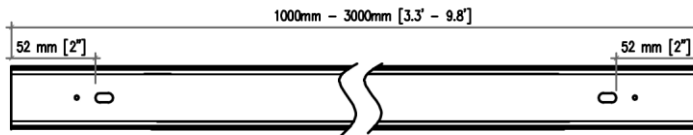

PRODUCT ORDERING GUIDE

Example: MT-MS-S-1-B

SERIES	TYPE	SIZE	FINISH
MT-MS	S: SURFACE MOUNTED	1: 1000 mm	W: SANDY WHITE
	P: PENDANT	2: 2000 mm	B: SANDY BLACK
	R: RECESSED		

FEATURES

Electrical

Voltage 24VDC
Power Factor >0.9

Environment & Certifications

cETL listed for dry locations

Warranty

3 years limited warranty

Finish

The powder-coated finish ensures a uniform appearance, offering long-term durability and superior aesthetics.

Material

Die-cast aluminum housing ensures durability and efficiency.

Mounting

Surface, recessed and pendant mountings are available.

DIMENSIONS