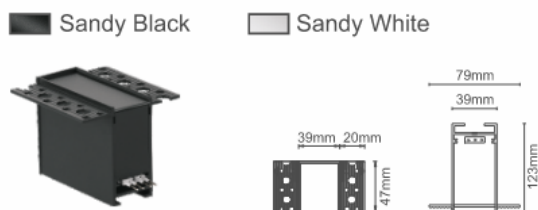

ACCESSORIES FOR TRIM-LESS RECESSED TRACK

L Corner-R

Inner Corner-R

Outer Corner-R

T Corner-R

Input Terminal

GENERAL ACCESSORIES

Track Cover