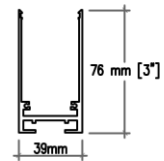

PRODUCT ORDERING GUIDE

Example: MT-MS-S-1-B

SERIES	TYPE	SIZE	FINISH
MT-MS	S: SURFACE MOUNTED	1: 1000 mm	W: SANDY WHITE
	P: PENDANT	2: 2000 mm	B: SANDY BLACK
	R: RECESSED		

FEATURES

Electrical

Voltage 24VDC
Power Factor >0.9

Environment & Certifications

cETL listed for dry locations

Warranty

3 years limited warranty

Finish

The powder-coated finish ensures a uniform appearance, offering long-term durability and superior aesthetics.

Material

Die-cast aluminum housing ensures durability and efficiency.

Mounting

Surface, recessed and pendant mountings are available.

DIMENSIONS