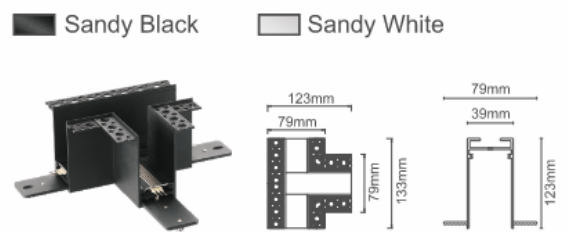

ACCESSORIES FOR TRIM-LESS RECESSED TRACK

L Corner-R

Inner Corner-R

Outer Corner-R

T Corner-R

Input Terminal

GENERAL ACCESSORIES

Track Cover