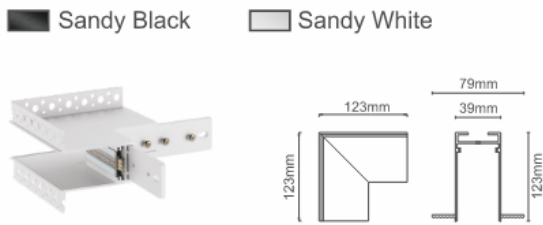

ACCESSORIES FOR TRIM-LESS RECESSED TRACK

L Corner-R

Inner Corner-R

Outer Corner-R

T Corner-R

Input Terminal

GENERAL ACCESSORIES

Track Cover