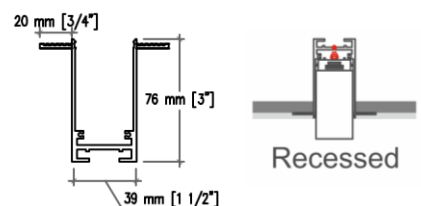

PRODUCT ORDERING GUIDE

Example: MT-MS-S-1-B

SERIES	TYPE	SIZE	FINISH
MT-MS	S: SURFACE MOUNTED	1: 1000 mm	W: SANDY WHITE
	P: PENDANT	2: 2000 mm	B: SANDY BLACK
	R: RECESSED		

FEATURES

Electrical

Voltage 24VDC
Power Factor >0.9

Environment & Certifications

cETL listed for dry locations

Warranty

3 years limited warranty

Finish

The powder-coated finish ensures a uniform appearance, offering long-term durability and superior aesthetics.

Material

Die-cast aluminum housing ensures durability and efficiency.

Mounting

Surface, recessed and pendant mountings are available.

DIMENSIONS