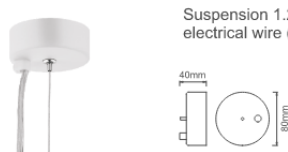

Pendant Kit-A

■ Sandy Black   □ Sandy White

Suspension 1.2meters with electrical wire (1 pc).