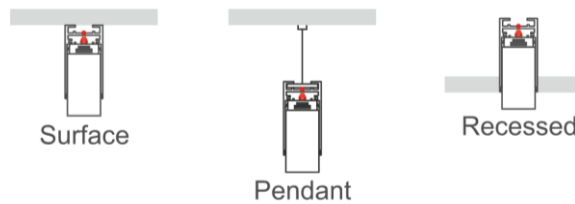

PRODUCT ORDERING GUIDE

Example: MT-MS-S-1-B

SERIES	TYPE	SIZE	FINISH
MT-MS	S: SURFACE MOUNTED	1: 1000 mm	W: SANDY WHITE
	P: PENDANT	2: 2000 mm	B: SANDY BLACK
	R: RECESSED		

FEATURES

Electrical

Voltage 24VDC
Power Factor >0.9

Environment & Certifications

cETL listed for dry locations

Warranty

3 years limited warranty

Finish

The powder-coated finish ensures a uniform appearance, offering long-term durability and superior aesthetics.

Material

Die-cast aluminum housing ensures durability and efficiency.

Mounting

Surface, recessed and pendant mountings are available.

DIMENSIONS