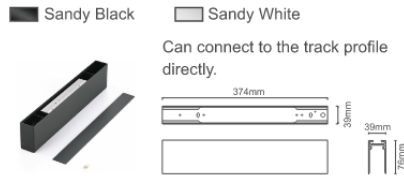

Track Driver Box