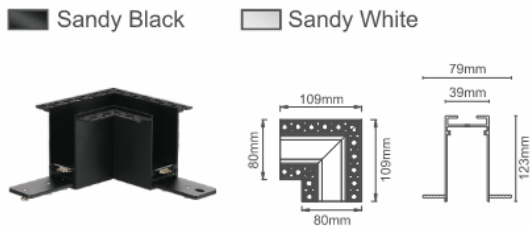

ACCESSORIES FOR TRIM-LESS RECESSED TRACK

L Corner-R