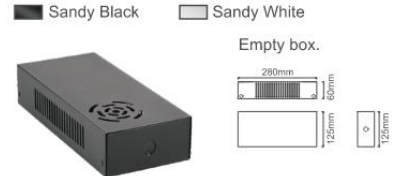

GENERAL ACCESSORIES

Track Cover

Track Driver Box

Drive Box

End Cap

Pin 2

Pin 3

Track Connector

Power Plate 65 mm

Magnetic Track Drivers

60W to 200W noise-free and flicker-free drivers, TRIAC/120V, DALI, or 1-10V/100-277V