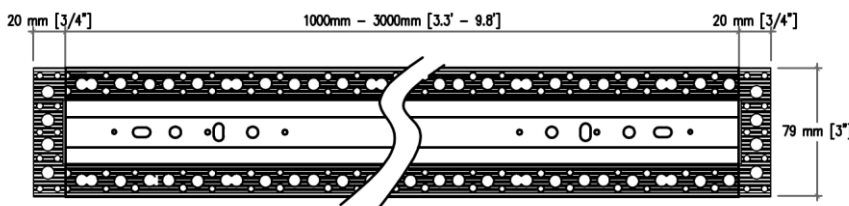

PRODUCT ORDERING GUIDE

Example: MT-MS-S-1-B

SERIES	TYPE	SIZE	FINISH
MT-MS	S: SURFACE MOUNTED	1: 1000 mm	W: SANDY WHITE
	P: PENDANT	2: 2000 mm	B: SANDY BLACK
	R: RECESSED		

FEATURES

Electrical

Voltage 24VDC
Power Factor >0.9

Environment & Certifications

cETL listed for dry locations

Warranty

3 years limited warranty

Finish

The powder-coated finish ensures a uniform appearance, offering long-term durability and superior aesthetics.

Material

Die-cast aluminum housing ensures durability and efficiency.

Mounting

Surface, recessed and pendant mountings are available.

DIMENSIONS