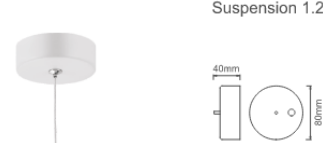

■ Sandy Black □ Sandy White

Recess mounting kit for magnetic track.

Pendant Kit-A

■ Sandy Black □ Sandy White

Suspension 1.2meters with electrical wire (1 pc).

Pendant Kit-B

■ Sandy Black □ Sandy White

Suspension 1.2meters(1pc).