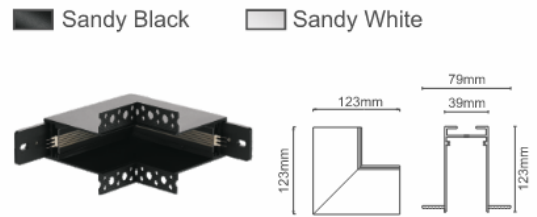

Inner Corner-R