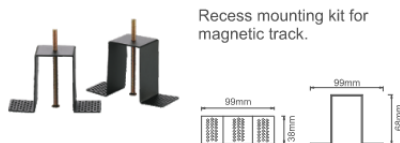

Recessed Kit

■ Sandy Black   □ Sandy White

Recess mounting kit for magnetic track.