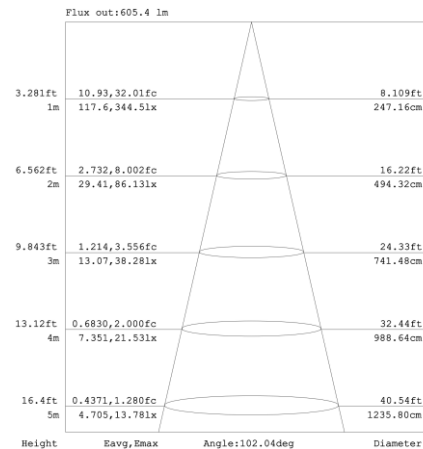

LINEAR-SENIOR

SENIOR MAGNETIC TRACK HEAD SPECIFICATIONS

PHOTOMETRIC DIAGRAM, 3000K, 90Ra

Polar Candela Distribution

Beam Details

LINEAR-08

LINEAR-16

LINEAR-32