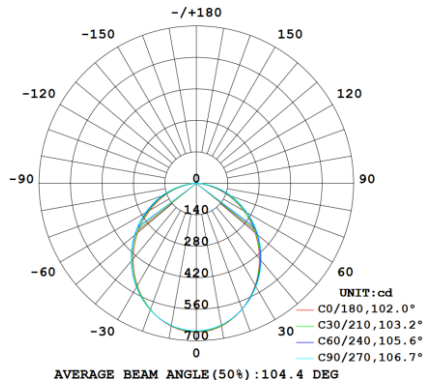

LINEAR-SENIOR

SENIOR MAGNETIC TRACK HEAD SPECIFICATIONS

PHOTOMETRIC DIAGRAM, 3000K, 90Ra

Polar Candela Distribution

Beam Details

LINEAR-64