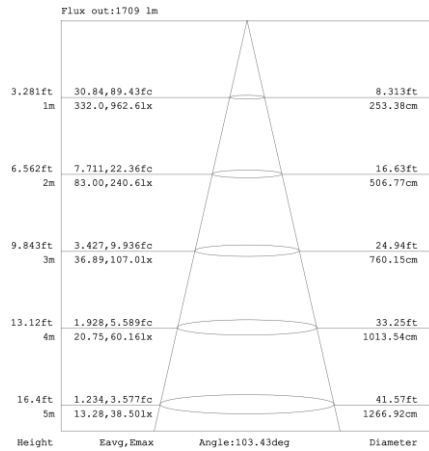

LINEAR-SENIOR

SENIOR MAGNETIC TRACK HEAD SPECIFICATIONS

PHOTOMETRIC DIAGRAM, 3000K, 90Ra

Polar Candela Distribution

Beam Details

LINEAR-64

LINEAR-96