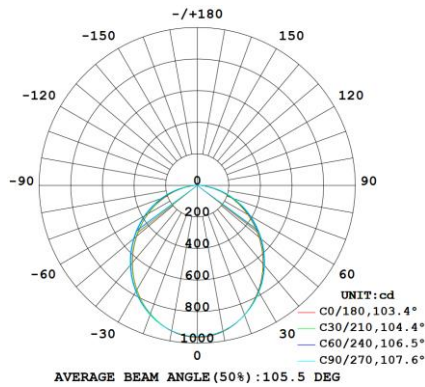

LINEAR-SENIOR

SENIOR MAGNETIC TRACK HEAD SPECIFICATIONS

PHOTOMETRIC DIAGRAM, 3000K, 90Ra

Polar Candela Distribution

Beam Details

LINEAR-64

LINEAR-96