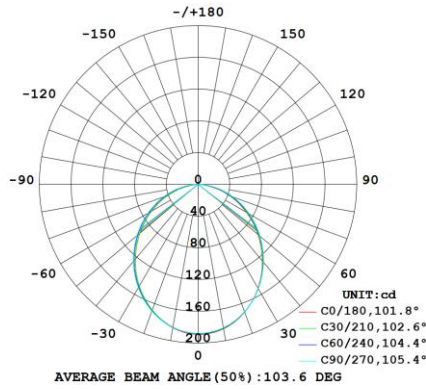

LINEAR-SENIOR

SENIOR MAGNETIC TRACK HEAD SPECIFICATIONS

PHOTOMETRIC DIAGRAM, 3000K, 90Ra

Polar Candela Distribution

Beam Details

LINEAR-08

LINEAR-16

LINEAR-32