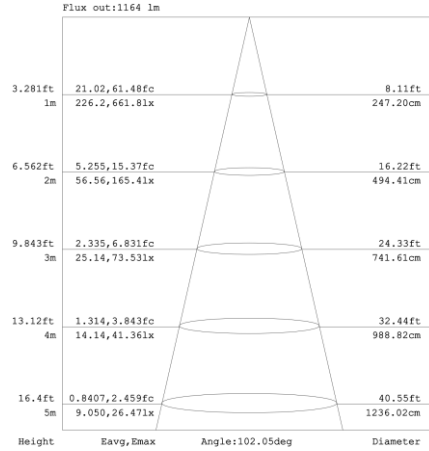

LINEAR-SENIOR

SENIOR MAGNETIC TRACK HEAD SPECIFICATIONS

PHOTOMETRIC DIAGRAM, 3000K, 90Ra

Polar Candela Distribution

Beam Details

LINEAR-64