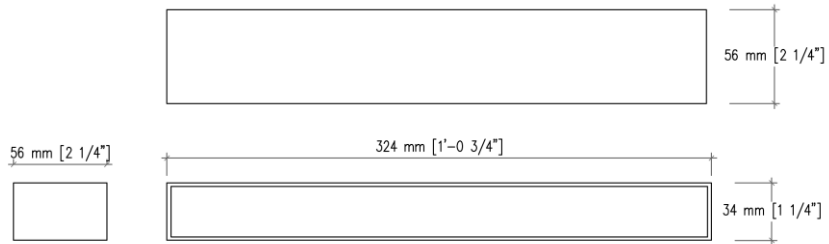

LINEAR-32 DIMENSIONS