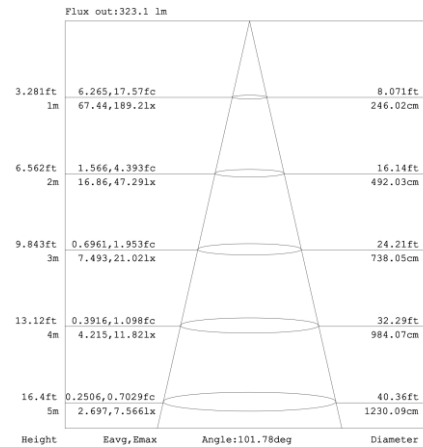

LINEAR-SENIOR

SENIOR MAGNETIC TRACK HEAD SPECIFICATIONS

PHOTOMETRIC DIAGRAM, 3000K, 90Ra

Polar Candela Distribution

Beam Details

LINEAR-08

LINEAR-16

LINEAR-32