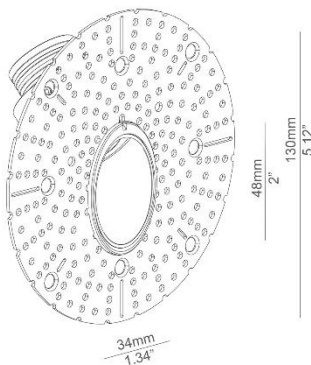

ISL-04

TRIM-LESS INDOOR STEP LIGHT

Job Information	
Project Name	
Type	
Location	
Quantity	
Date	

PERFORMANCE

MODEL NAME	ISL04
POWER CONSUMPTION(±10%)	2.7 W
INPUT VOLTAGE	24 VDC
LUMINOUS FLUX	170 LM
EFFICACY(4000K RA80)	63 LM/W
DIMMING	TRIAC W/ DIMMABLE REMOTE DRIVER
CCT	2700/3000/4000
CRI	90
UGR LEVEL	<19
MOUNTING OPTIONS	TRIMLESS RECESSED IN WALL
FINISH	POWDER COATING
FIXTURE COLOR	BLACK/WHITE
IP RATING	IP44
OPERATING TEMPERATURE	-30°C TO + 50°C(-22°F TO 122°F)
LIFE TIME OF LED @TA=25°C	50000 HRS LM80 ANSI/IES
WARRANTY	3 YEARS
APPLICATIONS	INDOORS

DESCRIPTION

ISL04 is a trim less, IP44 rated, mud-in wall and step light designed for a clean, minimal look in stairways and corridor applications. Its separate light source and fixture housing allow for easy maintenance, while providing soft, functional illumination for safety and ambiance.

PRODUCT ORDERING GUIDE

EXAMPLE: ISL04-TL-24VDC-2.7W-4000-N-W

SERIES	TYPE	VOLTAGE	WATTAGE	CCT	DIMMING	FINISH
ISL04	TL: TRIMLESS	24VDC	2.7W	2700	T: TRIAC	W: WHITE
				3000	N: NONE	B: BLACK
				4000		