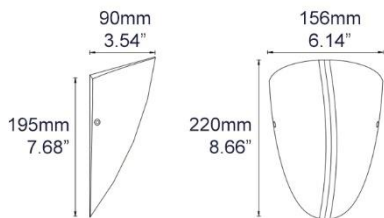

DESCRIPTION

The OWL-11 is a sleek and durable outdoor wall light, designed for up or down lighting in wet and demanding environments. Featuring a sturdy aluminum body with a Black, Dark Grey, or Silver Grey finish, it offers low-glare illumination with a clean architectural look.

Available with a wide selection of beam angles, the OWL-11 provides flexibility for precise lighting effects, making it ideal for various exterior design applications.

PERFORMANCE

MODEL NAME	OWL11
POWER CONSUMPTION(±10%)	12 W
INPUT VOLTAGE	24VDC/110-277VAC
LUMINOUS FLUX (±10%)	834 LM
EFFICACY(4000K RA80)	70 LM/W
CCT	3000K/6000K
CRI	>80
MATERIAL	DIE-CASTING ALUMINUM
FINISH	BLACK/DARK GREY/SILVER GREY
DIMENSIONS	220x156x90mm(8.66"x6.14"x3.54")
IP RATING	IP65
IK RATING	IK05
OPERATING TEMPERATURE	-20°C TO + 55°C(-4°F TO 131°F)
LIFESPAN OF LED @TA=25°C	50000HRS
WARRANTY	5 YEARS

PRODUCT ORDERING GUIDE

EXAMPLE: OWL11-24-12-3000-N-G

SERIES	VOLTAGE-WATTAGE(W)	CCT	DIMMING	FINISH
OWL11	24-12: 24VDC, 12W	3000	T: TRIAC	G: DARK GREY
	UNV-12: 110-277VAC, 12W	6000	V: 0-10V	B: BLACK
			N: NONE	S: SILVER