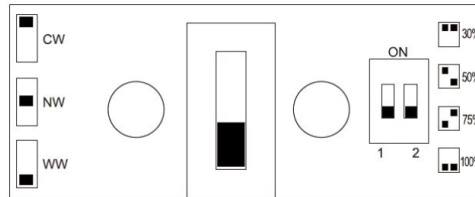

OVERVIEW

- High-efficacy wall light
- Selectable power and CCT
- IP66-rated for wet locations
- IK10-rated for extreme durability

PERFORMANCE

| | |
|--------------------------|---|
| MODEL NAME | OWL01 |
| POWER CONSUMPTION(±10%) | 4W/7W/11W/15W 10W/17W/26W/35W |
| INPUT VOLTAGE | 120-277VAC |
| EFFICACY(4000K RA80) | 130 LM/W 130 LM/W |
| DIMMING | TRIAC/0-10V/DALI |
| CCT | 3000K/4000K/5000K SELECTABLE |
| CRI | 70/80 |
| BEAM ANGLE | U00C04 |
| MATERIAL | DIE CASTING ALUMINUM |
| FINISH | BLACK |
| DIMENSIONS | 293x289x97mm(11.53"x11.38"x3.81") |
| OPTIONAL ACCESSORIES | PHOTOCELL |
| IP RATING | IP66 |
| IK RATING | IK10 |
| SURGE PROTECTION | L-N 2KV,L&N-PE 4KV |
| POWER FACTOR | >0.92 |
| OPERATING TEMPERATURE | -20°C TO + 55°C(-4°F TO 131°F) |
| LIFESPAN OF LED @TA=25°C | 54000HRS-L90 82000HRS-L80 131000HRS-L70 |
| WARRANTY | 5 YEARS |

OWL01

OUTDOOR WALL LIGHT SPECIFICATIONS

PRODUCT ORDERING GUIDE

EXAMPLE: OWL01-15-80-V-PC

| SERIES | WATTAGE(W) | CRI | DIMMING | OPTIONS |
|--------|------------|----------|---------------------------------|---------------|
| OWL01 | 15 35 | 70 80 | T: TRIAC V: 0-10V N: None | PC: PHOTOCELL |

OPTIONAL PHOTOCELL CONTROL

POWER/CCT SELECTABLE

DISTRIBUTION

U00C04

DIMENSIONS