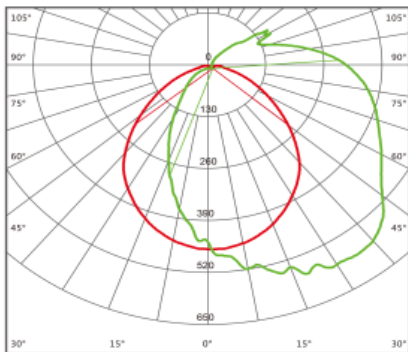

OVERVIEW

- High-efficacy wall light
- Selectable power and CCT
- IP66-rated for wet locations
- IK10-rated for extreme durability

PERFORMANCE

| | |
|--------------------------|---|
| MODEL NAME | OWL01 |
| POWER CONSUMPTION(±10%) | 4W/7W/11W/15W 10W/17W/26W/35W |
| INPUT VOLTAGE | 120-277VAC |
| EFFICACY(4000K RA80) | 130 LM/W 130 LM/W |
| DIMMING | TRIAC/0-10V/DALI |
| CCT | 3000K/4000K/5000K SELECTABLE |
| CRI | 70/80 |
| BEAM ANGLE | U00C04 |
| MATERIAL | DIE CASTING ALUMINUM |
| FINISH | BLACK |
| DIMENSIONS | 293x289x97mm(11.53"x11.38"x3.81") |
| OPTIONAL ACCESSORIES | PHOTOCELL |
| IP RATING | IP66 |
| IK RATING | IK10 |
| SURGE PROTECTION | L-N 2KV,L&N-PE 4KV |
| POWER FACTOR | >0.92 |
| OPERATING TEMPERATURE | -20°C TO + 55°C(-4°F TO 131°F) |
| LIFESPAN OF LED @TA=25°C | 54000HRS-L90 82000HRS-L80 131000HRS-L70 |
| WARRANTY | 5 YEARS |

OWL01

OUTDOOR WALL LIGHT SPECIFICATIONS

PRODUCT ORDERING GUIDE

EXAMPLE: OWL01-15-80-V-PC

| SERIES | WATTAGE(W) | CRI | DIMMING | OPTIONS |
|--------|------------|----------|---------------------------------|---------------|
| OWL01 | 15 35 | 70 80 | T: TRIAC V: 0-10V N: None | PC: PHOTOCELL |

OPTIONAL PHOTOCELL CONTROL

POWER/CCT SELECTABLE

DISTRIBUTION

U00C04

DIMENSIONS