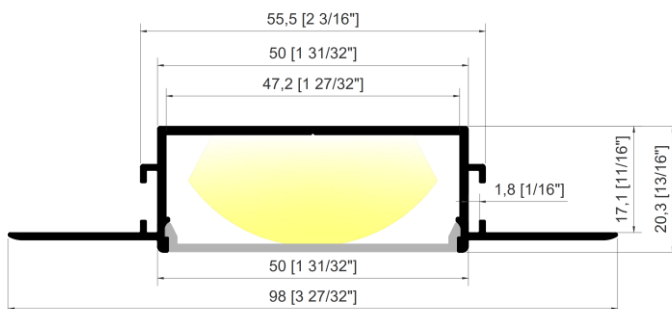

## LED LINEAR LIGHT PROFILE SPECIFICATIONS

Job Information	
Project Name	
Type	
Location	
Quantity	
Date	

- SILVER
- BLACK
- WHITE

Perfect for both residential and commercial spaces, this profile brings a modern, minimal lighting touch without visible trims or frames.

Available in 10' lengths, a variety of colors, and diffuser options, it's the ideal solution for bold, creative, and clean lighting integration.

## DIMENSIONS