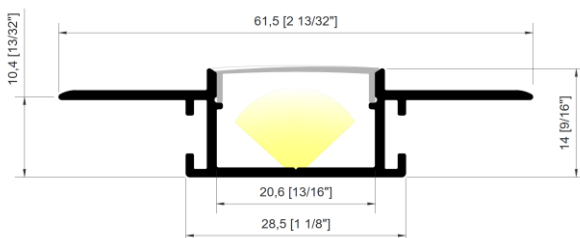

## LED LINEAR LIGHT PROFILE SPECIFICATIONS

Job Information	
Project Name	
Type	
Location	
Quantity	
Date	

## DIMENSIONS