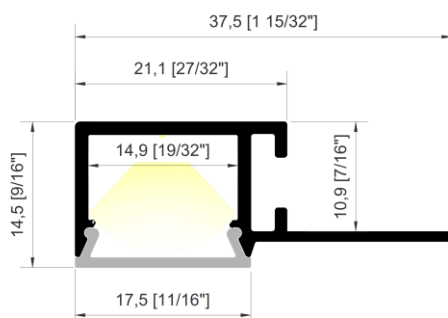

## LED LINEAR LIGHT PROFILE SPECIFICATIONS

Job Information	
Project Name	
Type	
Location	
Quantity	
Date	

## DIMENSIONS