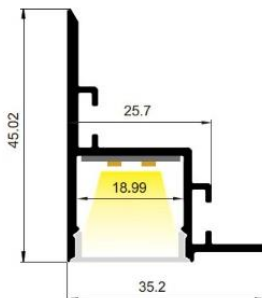

LD3545

LED LINEAR LIGHT PROFILE SPECIFICATIONS

Job Information	
Project Name	
Type	
Location	
Quantity	
Date	

- SILVER 
- BLACK 
- WHITE 

DESCRIPTION

Engineered for 90° outer corners with Square Diffuser, this recessed aluminum profile adds a refined lighting detail to architectural edges. Perfect for highlighting transitions between surfaces, it's available in 10' lengths with multiple diffuser and finish options. Ideal for clean, indirect lighting in both modern and custom design applications.

DIMENSIONS

PERFORMANCE

MODEL NAME	LD3545
MOUNTING OPTIONS	RECESSED
DIMENSIONS	120" L x 1.39" W x 1.77" H
LIGHT SOURCE TYPE	COB/SMD LED STRIP
LIGHT SOURCE WIDTH	2x13 mm MAX
PC COVER	OPAL/TRANSPARENT/DIFFUSER
FINISH	ANODIZED PAINTING
COLOR	BLACK/WHITE/SILVER
IP	20
WARRANTY	3 YEARS
APPLICATIONS	INTERIOR, RESIDENTIAL, COMMERCIAL

LD3545

LED LINEAR LIGHT PROFILE SPECIFICATIONS

PRODUCT ORDERING GUIDE

EXAMPLE:LD3545-3M-SL-O

SERIES	LENGTH	REFLECTOR FINISH	PC COVER
LD3545	1M	WH: WHITE	O: OPAL
	2M	SL: SILVER	C: CLEAR
	3M	BK: BLACK	D: DIFFUSER