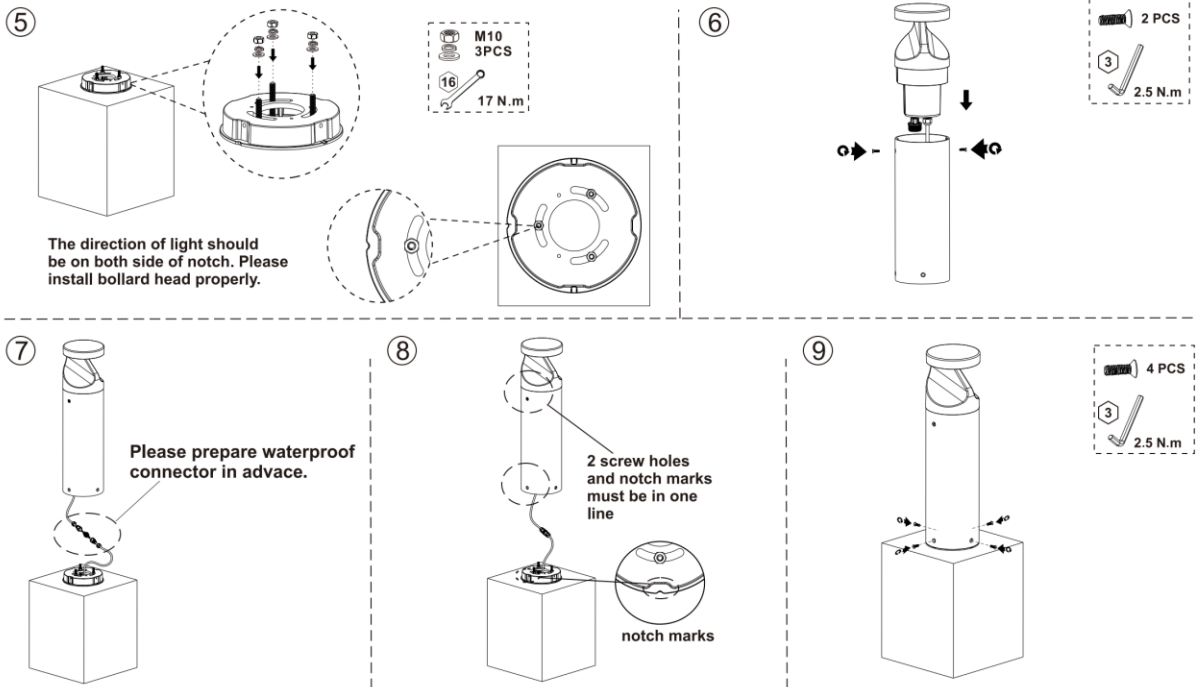

INSTALLATION INSTRUCTIONS

CCT+Power Selectable

Product Specifications	15W	
Input Voltage	120-277Vac	
Power Frequency	50 / 60 Hz	
Outlook Dimensions	Ø135x500mm(Ø5.31"x19.69")	Ø135x1092mm(Ø5.31"x43")
Net Weight	4.1±0.3kg(9.03±0.66Lbs)	6±0.3kg(13.21±0.66Lbs)
Working Temperature	-30°C to +45°C(-22°F to +113°F)	
Storing Temperature	-40°C to +70°C(-40°F to +158°F)	

AC cords

L	brown	black
N	blue	white
⊕	yellow/green	green

DIM cords

Note: color for dim cords subject to the cable label on luminaire

Warning! do not wire dim cord to high voltage, or dim function will fail.