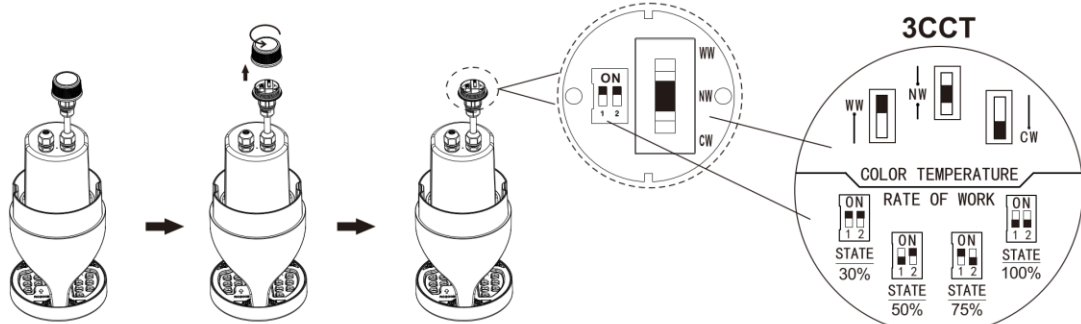

INSTALLATION INSTRUCTIONS

CCT+Power Selectable

Product Specifications	15W	
Input Voltage	120-277Vac	
Power Frequency	50 / 60 Hz	
Outlook Dimensions	Ø135x500mm(Ø5.31"x19.69")	Ø135x1092mm(Ø5.31"x43")
Net Weight	4.1±0.3kg(9.03±0.66Lbs)	6±0.3kg(13.21±0.66Lbs)
Working Temperature	-30°C to +45°C(-22°F to +113°F)	
Storing Temperature	-40°C to +70°C(-40°F to +158°F)	

AC cords

L	brown	black
N	blue	white
⊕	yellow/green	green

DIM cords

Note: color for dim cords subject to the cable label on luminaire

Warning! do not wire dim cord to high voltage, or dim function will fail.