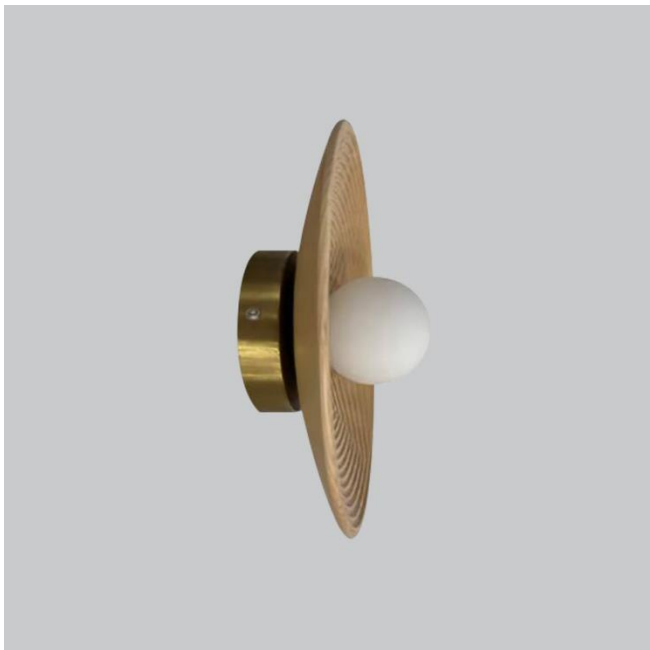

DW08

DECORATIVE PENDANT SPECIFICATIONS

Job Information	
Project Name	
Type	
Location	
Quantity	
Date	

PERFORMANCE

MODEL NAME	DW08
POWER CONSUMPTION(±10%)	MAX 40W, E26 (BULB NOT INCLUDED)
INPUT VOLTAGE	120VAC
PROTECTION CLASS	II
DIMMING	NONE
MOUNTING OPTIONS	WALL MOUNTED
DIMENSIONS	D x H 280 x 40mm (11"x1.5")
WEIGHT	0.8kg
MATERIAL	WOOD
FINISH	NATURAL ASHWOOD/DARK WALLNUT
IP RATING	IP20
OPERATING TEMPERATURE	-20°C TO + 50°C(-4°F TO 122°F)
LIFE TIME OF LED @TA=25°C	50000 HRS L80
WARRANTY	5 YEARS
APPLICATIONS	INDOOR

DESCRIPTION

DW08 is a decorative wood pendant light suitable for interior design purposes. With different wood patterns can satisfy most tastes. For indoor use in commercial or residential buildings.

Wood body, fabric cord, and wood canopy. ETL certified, five years warranty.

OVERVIEW

- Ash wood canopy and fixture body
- Different wood colors to choose from

PRODUCT ORDERING GUIDE

EXAMPLE: DW08-120-N

SERIES	VOLTAGE	FIXTURE FINISH
DW08	120: 120 VAC	N: NATURAL D: DARK WALLNUT

DW08

DECORATIVE PENDANT SPECIFICATIONS