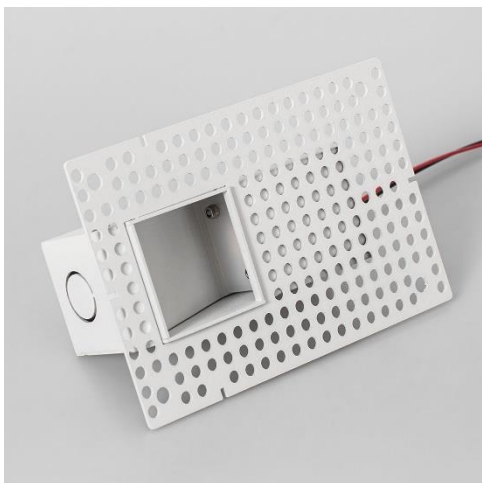

ISL-03

INDOOR RECESSED STEP LIGHT

SPECIFICATIONS

Model No.	ISL-03
Power Consumption(±10%)	3.0W
Input Voltage	24VDC
Luminous Flux (±10%)	60
Efficacy(4000K Ra70)	20lm/W
Correlated Color Temperature	4000K (2700, 3000K optional)
Color Rendering Index	90
UGR level	19
Product Dimension	110×72×40mm
Material	Aluminum Body
Finish	Powder Coating
Fixture Color	Black/White
IP Rating	IP21
Life Time of LED @Ta=25°C	50000 Hours
Warranty	5 Years
Application	Residential, Retail, Office, etc.