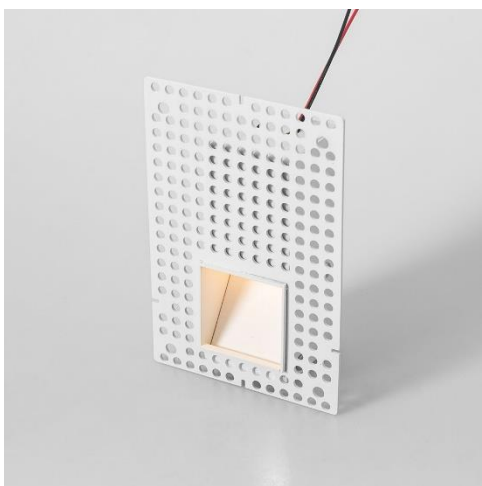

ISL-03

INDOOR RECESSED STEP LIGHT

SPECIFICATIONS

Model No.	ISL-03
Power Consumption(±10%)	3.0W
Input Voltage	24VDC
Luminous Flux (±10%)	60
Efficacy(4000K Ra70)	20lm/W
Correlated Color Temperature	4000K (2700, 3000K optional)
Color Rendering Index	90
UGR level	19
Product Dimension	110×72×40mm
Material	Aluminum Body
Finish	Powder Coating
Fixture Color	Black/White
IP Rating	IP21
Life Time of LED @Ta=25°C	50000 Hours
Warranty	5 Years
Application	Residential, Retail, Office, etc.

DIMENSIONS