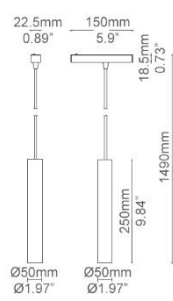

PENDANT50-R

MAGNETIC TRACK SERIES

Sandy Black
 Sandy White
 Golden
 Black bronze

SPECIFICATIONS

Model No.	Pendant50R
Power Consumption(±10%)	10W
Input Voltage	24VDC
Driver Type	Constant Current (CC)
Dimming	Yes
Luminous Flux (±10%)	682 lm
Efficacy(4000K Ra70)	68 lm/W
Correlated Color Temperature	2700K, 3000K, 3500K, 4000K, 5000K
Color Rendering Index	Ra80 (Ra90 optional)
Beam Angle	18°, 24°, 36°
Mounting Option	Track Mounted
Material	Aluminum Alloy Body, Polycarbonate Optical Lens
Finish	Powder Coating
Fixture Color	Black/White/Gold/Bronze
IP Rating	IP20
Operating Temperature	-30°C to + 50°C(-22°F to 122°F)
Life Time of LED @Ta=25°C	50000 Hours
Warranty	5 Years
Application	Residential, Retail, Office, etc.

DISTRIBUTION

3000K 90Ra

DIMENSIONS

SENIOR

CURVY

JUNIOR

3740 William St, Burnaby, BC V5C 3H7
 Phone: +1 (604) 294-2334, Toll free: +1 (877) 294-2334, Fax: +1 (604) 294-2126
 www.premierlight.ca

Magnetic Track -Pendant50-R
 Last update: Mar. 2024
 Page 1 of 2

PENDANT50-R

MAGNETIC TRACK SERIES

ORDERING INFORMATION

EXAMPLE: PR-MT-PT50R-S-B-3000-80-T-30

SERIES	TRACK	FIXTURE COLOR	CCT(K°)	CRI	DIMMING	BEAM ANGLE
PR-MT-PT50R	S: Senior	B: Black	2700	80	D: Dali	18°
	J: Junior	W: White	3000	90	T: Triac	24°
	R: Curvy	G: Gold	3500		V: 0-10V	36°
		Z: Bronze	4000		O: None	
			5000			