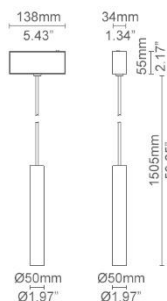

PENDANT50-R

MAGNETIC TRACK SERIES

Sandy Black
 Sandy White
 Golden
 Black bronze

SPECIFICATIONS

Model No.	Pendant50R
Power Consumption(±10%)	10W
Input Voltage	24VDC
Driver Type	Constant Current (CC)
Dimming	Yes
Luminous Flux (±10%)	682 lm
Efficacy(4000K Ra70)	68 lm/W
Correlated Color Temperature	2700K, 3000K, 3500K, 4000K, 5000K
Color Rendering Index	Ra80 (Ra90 optional)
Beam Angle	18°, 24°, 36°
Mounting Option	Track Mounted
Material	Aluminum Alloy Body, Polycarbonate Optical Lens
Finish	Powder Coating
Fixture Color	Black/White/Gold/Bronze
IP Rating	IP20
Operating Temperature	-30°C to + 50°C(-22°F to 122°F)
Life Time of LED @Ta=25°C	50000 Hours
Warranty	5 Years
Application	Residential, Retail, Office, etc.

DISTRIBUTION

3000K 90Ra

DIMENSIONS

SENIOR

CURVY

JUNIOR

3740 William St, Burnaby, BC V5C 3H7
 Phone: +1 (604) 294-2334, Toll free: +1 (877) 294-2334, Fax: +1 (604) 294-2126
 www.premierlight.ca

Magnetic Track -Pendant50-R
 Last update: Mar. 2024
 Page 1 of 2

PENDANT50-R

MAGNETIC TRACK SERIES

ORDERING INFORMATION

EXAMPLE: PR-MT-PT50R-S-B-3000-80-T-30

SERIES	TRACK	FIXTURE COLOR	CCT(K°)	CRI	DIMMING	BEAM ANGLE
PR-MT-PT50R	S: Senior	B: Black	2700	80	D: Dali	18°
	J: Junior	W: White	3000	90	T: Triac	24°
	R: Curvy	G: Gold	3500		V: 0-10V	36°
		Z: Bronze	4000		O: None	
			5000			