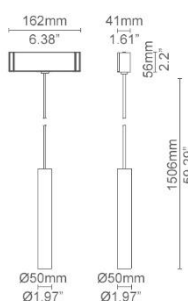

PENDANT50-R

MAGNETIC TRACK SERIES

Sandy Black
 Sandy White
 Golden
 Black bronze

SPECIFICATIONS

Model No.	Pendant50R
Power Consumption(±10%)	10W
Input Voltage	24VDC
Driver Type	Constant Current (CC)
Dimming	Yes
Luminous Flux (±10%)	682 lm
Efficacy(4000K Ra70)	68 lm/W
Correlated Color Temperature	2700K, 3000K, 3500K, 4000K, 5000K
Color Rendering Index	Ra80 (Ra90 optional)
Beam Angle	18°, 24°, 36°
Mounting Option	Track Mounted
Material	Aluminum Alloy Body, Polycarbonate Optical Lens
Finish	Powder Coating
Fixture Color	Black/White/Gold/Bronze
IP Rating	IP20
Operating Temperature	-30°C to + 50°C(-22°F to 122°F)
Life Time of LED @Ta=25°C	50000 Hours
Warranty	5 Years
Application	Residential, Retail, Office, etc.

DISTRIBUTION

3000K 90Ra

DIMENSIONS

SENIOR

CURVY

JUNIOR

3740 William St, Burnaby, BC V5C 3H7
 Phone: +1 (604) 294-2334, Toll free: +1 (877) 294-2334, Fax: +1 (604) 294-2126
 www.premierlight.ca

Magnetic Track -Pendant50-R
 Last update: Mar. 2024
 Page 1 of 2

PENDANT50-R

MAGNETIC TRACK SERIES

ORDERING INFORMATION

EXAMPLE: PR-MT-PT50R-S-B-3000-80-T-30

SERIES	TRACK	FIXTURE COLOR	CCT(K°)	CRI	DIMMING	BEAM ANGLE
PR-MT-PT50R	S: Senior	B: Black	2700	80	D: Dali	18°
	J: Junior	W: White	3000	90	T: Triac	24°
	R: Curvy	G: Gold	3500		V: 0-10V	36°
		Z: Bronze	4000		O: None	
			5000			