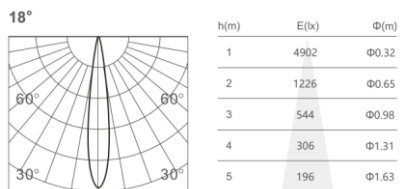

DISTRIBUTION

3000K 90Ra