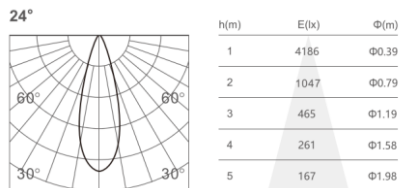

DISTRIBUTION

3000K 90Ra