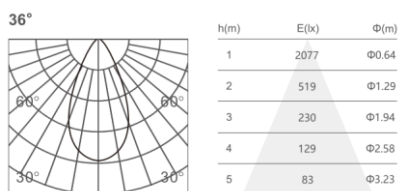

DISTRIBUTION

3000K 90Ra