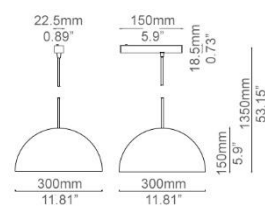

PENDANT ZOEY

MAGNETIC TRACK SERIES

■ Sandy Black □ Sandy White

PROMAX

SPECIFICATIONS

Model No.	Pendant Zoey
Power Consumption(±10%)	10W
Input Voltage	24VDC
Driver Type	Constant Current (CC)
Dimming	Yes
Luminous Flux (±10%)	498 lm
Efficacy(4000K Ra70)	50 lm/W
Correlated Color Temperature	2700K, 3000K, 3500K, 4000K, 5000K
Color Rendering Index	Ra80 (Ra90 optional)
Beam Angle	Diffuse
Mounting Option	Track Mounted
Material	Aluminum Alloy Body, Polycarbonate Optical Lens
Finish	Powder Coating
Fixture Color	Black/White
IP Rating	IP20
Operating Temperature	-30°C to + 50°C(-22°F to 122°F)
Life Time of LED @Ta=25°C	50000 Hours
Warranty	5 Years
Application	Residential, Retail, Office, etc.

DISTRIBUTION

3000K 90Ra

Diffuse

h(m)	E(lx)	Φ(m)
1	298	Φ1.63
2	75	Φ3.27
3	33	Φ4.90
4	19	Φ6.54
5	12	Φ8.18

DIMENSIONS

SENIOR

CURVY

JUNIOR