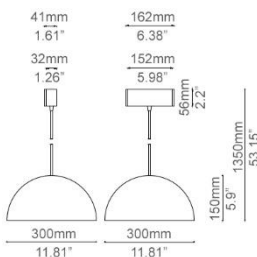

PENDANT ZOEY

MAGNETIC TRACK SERIES

■ Sandy Black □ Sandy White

PROMAX

SPECIFICATIONS

Model No.	Pendant Zoey
Power Consumption(±10%)	10W
Input Voltage	24VDC
Driver Type	Constant Current (CC)
Dimming	Yes
Luminous Flux (±10%)	498 lm
Efficacy(4000K Ra70)	50 lm/W
Correlated Color Temperature	2700K, 3000K, 3500K, 4000K, 5000K
Color Rendering Index	Ra80 (Ra90 optional)
Beam Angle	Diffuse
Mounting Option	Track Mounted
Material	Aluminum Alloy Body, Polycarbonate Optical Lens
Finish	Powder Coating
Fixture Color	Black/White
IP Rating	IP20
Operating Temperature	-30°C to + 50°C(-22°F to 122°F)
Life Time of LED @Ta=25°C	50000 Hours
Warranty	5 Years
Application	Residential, Retail, Office, etc.

DISTRIBUTION

3000K 90Ra

Diffuse

h(m)	E(lx)	Φ(m)
1	298	Φ1.63
2	75	Φ3.27
3	33	Φ4.90
4	19	Φ6.54
5	12	Φ8.18

DIMENSIONS

SENIOR

CURVY

JUNIOR

ORDERING INFORMATION

EXAMPLE: PR-MT-PTZ-S-B-3000-80-T-D

SERIES	TRACK	FIXTURE COLOR	CCT(K°)	CRI	DIMMING	BEAM ANGLE
PR-MT-PTZ	S: Senior	B: Black	2700	80	D: Dali	D: Diffuse
	J: Junior	W: White	3000	90	T: Triac	
	R: Curvy		3500		V: 0-10V	
			4000		O: None	
			5000			