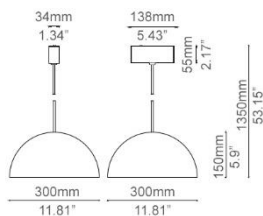

PENDANT ZOEY

MAGNETIC TRACK SERIES

■ Sandy Black □ Sandy White

PROMAX

SPECIFICATIONS

Model No.	Pendant Zoey
Power Consumption(±10%)	10W
Input Voltage	24VDC
Driver Type	Constant Current (CC)
Dimming	Yes
Luminous Flux (±10%)	498 lm
Efficacy(4000K Ra70)	50 lm/W
Correlated Color Temperature	2700K, 3000K, 3500K, 4000K, 5000K
Color Rendering Index	Ra80 (Ra90 optional)
Beam Angle	Diffuse
Mounting Option	Track Mounted
Material	Aluminum Alloy Body, Polycarbonate Optical Lens
Finish	Powder Coating
Fixture Color	Black/White
IP Rating	IP20
Operating Temperature	-30°C to + 50°C(-22°F to 122°F)
Life Time of LED @Ta=25°C	50000 Hours
Warranty	5 Years
Application	Residential, Retail, Office, etc.

DISTRIBUTION

3000K 90Ra

Diffuse

h(m)	E(lx)	Φ(m)
1	298	Φ1.63
2	75	Φ3.27
3	33	Φ4.90
4	19	Φ6.54
5	12	Φ8.18

DIMENSIONS

SENIOR

CURVY

JUNIOR

ORDERING INFORMATION

EXAMPLE: PR-MT-PTZ-S-B-3000-80-T-D

SERIES	TRACK	FIXTURE COLOR	CCT(K°)	CRI	DIMMING	BEAM ANGLE
PR-MT-PTZ	S: Senior	B: Black	2700	80	D: Dali	D: Diffuse
	J: Junior	W: White	3000	90	T: Triac	
	R: Curvy		3500		V: 0-10V	
			4000		O: None	
			5000			