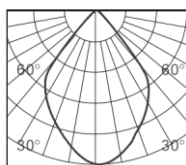

PENDANT ZOEY

MAGNETIC TRACK SERIES

■ Sandy Black □ Sandy White

PROMAX

SPECIFICATIONS

Model No.	Pendant Zoey
Power Consumption(±10%)	10W
Input Voltage	24VDC
Driver Type	Constant Current (CC)
Dimming	Yes
Luminous Flux (±10%)	498 lm
Efficacy(4000K Ra70)	50 lm/W
Correlated Color Temperature	2700K, 3000K, 3500K, 4000K, 5000K
Color Rendering Index	Ra80 (Ra90 optional)
Beam Angle	Diffuse
Mounting Option	Track Mounted
Material	Aluminum Alloy Body, Polycarbonate Optical Lens
Finish	Powder Coating
Fixture Color	Black/White
IP Rating	IP20
Operating Temperature	-30°C to + 50°C(-22°F to 122°F)
Life Time of LED @Ta=25°C	50000 Hours
Warranty	5 Years
Application	Residential, Retail, Office, etc.

DISTRIBUTION

3000K 90Ra

Diffuse

h(m)	E(lx)	Φ(m)
1	298	Φ1.63
2	75	Φ3.27
3	33	Φ4.90
4	19	Φ6.54
5	12	Φ8.18

DIMENSIONS

SENIOR

CURVY

JUNIOR