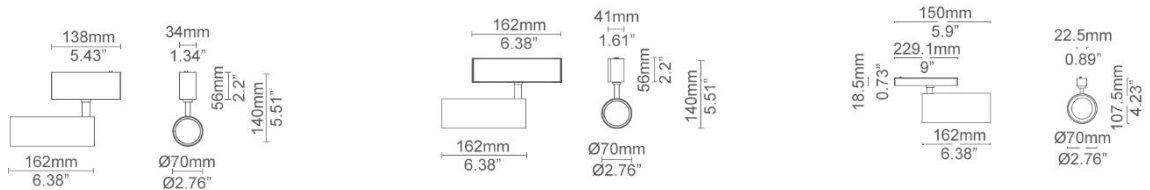

SPOT70

MAGNETIC TRACK SERIES

SPECIFICATIONS

Model No.	Spot70
Power Consumption(±10%)	20W
Input Voltage	24VDC
Driver Type	Constant Current (CC)
Dimming	Yes
Luminous Flux (±10%)	1450lm
Efficacy(4000K Ra70)	73lm/W
Correlated Color Temperature	2700K, 3000K, 3500K, 4000K, 5000K
Color Rendering Index	Ra80 (Ra90 optional)
Beam Angle	15°, 24°, 36°
UGR level	NA
Mounting Option	Track Mounted
Material	Aluminum Alloy Body, Polycarbonate Optical Lens
Finish	Powder Coating
Fixture Color	Black/White
IP Rating	IP20
Life Time of LED @Ta=25°C	50000 Hours
Warranty	5 Years
Application	Residential, Retail, Office, etc.

DISTRIBUTION

3000K 80Ra

■ Sandy Black □ Sandy White

TRACK ADAPTERS

ORDERING INFORMATION

EXAMPLE: PR-MT-SP70-S-B-3000-80-T-36

SERIES	TRACK	FIXTURE COLOR	CCT(K°)	CRI	DIMMING	BEAM ANGLE
PR-MT-SP70	S: Senior	B: Black	2700	80	D: Dali	15°
	J: Junior	W: White	3000	90	T: Triac	24°
	R: Curvy		3500		V: 0-10V	36°
			4000		O: None	
			5000			