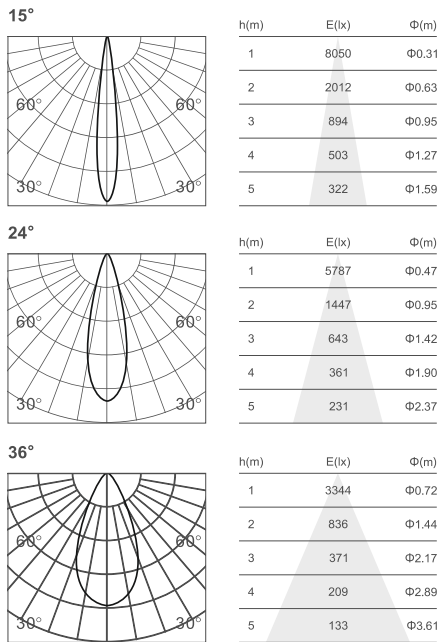

SPOT70

MAGNETIC TRACK SERIES

SPECIFICATIONS

Model No.	Spot70
Power Consumption(±10%)	20W
Input Voltage	24VDC
Driver Type	Constant Current (CC)
Dimming	Yes
Luminous Flux (±10%)	1450lm
Efficacy(4000K Ra70)	73lm/W
Correlated Color Temperature	2700K, 3000K, 3500K, 4000K, 5000K
Color Rendering Index	Ra80 (Ra90 optional)
Beam Angle	15°, 24°, 36°
UGR level	NA
Mounting Option	Track Mounted
Material	Aluminum Alloy Body, Polycarbonate Optical Lens
Finish	Powder Coating
Fixture Color	Black/White
IP Rating	IP20
Life Time of LED @Ta=25°C	50000 Hours
Warranty	5 Years
Application	Residential, Retail, Office, etc.

DISTRIBUTION

3000K 80Ra

■ Sandy Black □ Sandy White

TRACK ADAPTERS

ORDERING INFORMATION

EXAMPLE: PR-MT-SP70-S-B-3000-80-T-36

SERIES	TRACK	FIXTURE COLOR	CCT(K°)	CRI	DIMMING	BEAM ANGLE
PR-MT-SP70	S: Senior	B: Black	2700	80	D: Dali	15°
	J: Junior	W: White	3000	90	T: Triac	24°
	R: Curvy		3500		V: 0-10V	36°
			4000		O: None	
			5000			