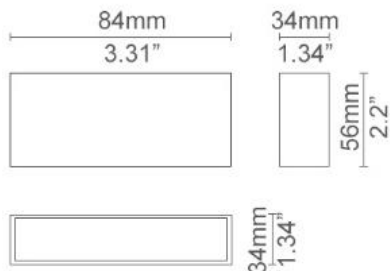

### SPECIFICATIONS

■ Sandy Black    □ Sandy White

<b>Model No.</b>	Linear08
<b>Power Consumption(±10%)</b>	4W
<b>Input Voltage</b>	24VDC
<b>Driver Type</b>	Constant Current (CC)
<b>Dimming</b>	Yes
<b>Luminous Flux (±10%)</b>	223 lm
<b>Efficacy(4000K Ra70)</b>	56 lm/W
<b>Correlated Color Temperature</b>	2700K, 3000K, 3500K, 4000K, 5000K
<b>Color Rendering Index</b>	Ra80 (Ra90 optional)
<b>Beam Angle</b>	Diffuse
<b>Mounting Option</b>	Track Mounted
<b>Material</b>	Aluminum Alloy Body, PC Optical Lens
<b>Finish</b>	Powder Coating
<b>Fixture Color</b>	Black/White
<b>IP Rating</b>	IP20
<b>Operating Temperature</b>	-30°C to + 50°C(-22°F to 122°F)
<b>Life Time of LED @Ta=25°C</b>	50000 Hours
<b>Warranty</b>	5 Years
<b>Application</b>	Residential, Retail, Office, etc.

### DIMENSIONS