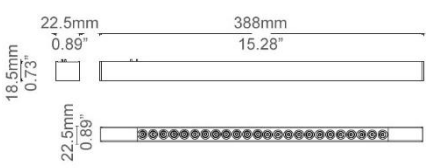

DOT24U

MAGNETIC TRACK SERIES

SPECIFICATIONS

■ Sandy Black □ Sandy White

Model No.	Dot24U
Power Consumption(±10%)	24W
Input Voltage	24VDC
Driver Type	Constant Current (CC)
Dimming	Yes
Luminous Flux (±10%)	1875 lm
Efficacy(4000K Ra70)	78 lm/W
Correlated Color Temperature	2700K, 3000K, 3500K, 4000K, 5000K
Color Rendering Index	Ra80 (Ra90 optional)
Beam Angle	25°
Mounting Option	Track Mounted
Material	Aluminum Alloy Body, PC Optical Lens
Finish	Powder Coating
Fixture Color	Black/White
IP Rating	IP20
Operating Temperature	-30°C to + 50°C(-22°F to 122°F)
Life Time of LED @Ta=25°C	50000 Hours
Warranty	5 Years
Application	Residential, Retail, Office, etc.

DISTRIBUTION

3000K 90Ra

Diffuse

h(m)	E(lx)	Φ(m)
1	7111	Φ0.42
2	1778	Φ0.85
3	790	Φ1.28
4	444	Φ1.71
5	284	Φ2.14

DIMENSIONS

ORDERING INFORMATION

EXAMPLE: PR-MT-DOT24U-J-B-3000-80-T-25

SERIES	TRACK	FIXTURE COLOR	CCT(K°)	CRI	DIMMING	BEAM ANGLE
PR-MT-DOT24U	J: JUNIOR	B: Black	2700	80	D: Dali	25°
		W: White	3000	90	T: Triac	
			3500		V: 0-10V	
			4000		O: None	
			5000			