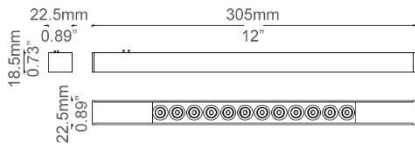

DOT12U

MAGNETIC TRACK SERIES

■ Sandy Black □ Sandy White

SPECIFICATIONS

Model No.	Dot12U
Power Consumption(±10%)	12W
Input Voltage	24VDC
Driver Type	Constant Current (CC)
Dimming	Yes
Luminous Flux (±10%)	1006 lm
Efficacy(4000K Ra70)	84 lm/W
Correlated Color Temperature	2700K, 3000K, 3500K, 4000K, 5000K
Color Rendering Index	Ra80 (Ra90 optional)
Beam Angle	25°
Mounting Option	Track Mounted
Material	Aluminum Alloy Body, PC Optical Lens
Finish	Powder Coating
Fixture Color	Black/White
IP Rating	IP20
Operating Temperature	-30°C to + 50°C(-22°F to 122°F)
Life Time of LED @Ta=25°C	50000 Hours
Warranty	5 Years
Application	Residential, Retail, Office, etc.

DISTRIBUTION

3000K 90Ra

Diffuse

h(m)	E(lx)	Φ(m)
1	3692	Φ0.44
2	922	Φ0.88
3	410	Φ1.32
4	230	Φ1.76
5	147	Φ2.21

DIMENSIONS

ORDERING INFORMATION

EXAMPLE: PR-MT-DOT12U-J-B-3000-80-T-25

SERIES	TRACK	FIXTURE COLOR	CCT(K°)	CRI	DIMMING	BEAM ANGLE
PR-MT-DOT12U	J: JUNIOR	B: Black	2700	80	D: Dali	25°
		W: White	3000	90	T: Triac	
			3500		V: 0-10V	
			4000		O: None	
			5000			