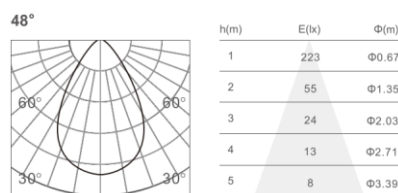

DOT01

MAGNETIC TRACK SERIES

SPECIFICATIONS

Model No.	Dot01
Power Consumption(±10%)	2W
Input Voltage	24VDC
Driver Type	Constant Current (CC)
Dimming	Yes
Luminous Flux (±10%)	126 lm
Efficacy(4000K Ra70)	60 lm/W
Correlated Color Temperature	2700K, 3000K, 3500K, 4000K, 5000K
Color Rendering Index	Ra80 (Ra90 optional)
Beam Angle	12°, 34°, 48°
Mounting Option	Track Mounted
Material	Aluminum Alloy Body, Polycarbonate Optical Lens
Finish	Powder Coating
Fixture Color	Black/White
IP Rating	IP20
Operating Temperature	-30°C to + 50°C(-22°F to 122°F)
Life Time of LED @Ta=25°C	50000 Hours
Warranty	5 Years
Application	Residential, Retail, Office, etc.

DISTRIBUTION

3000K 90Ra

■ Sandy Black □ Sandy White

DIMENSIONS

ORDERING INFORMATION

EXAMPLE: PR-MT-DOT01-S-B-3000-80-T-34

SERIES	TRACK	FIXTURE COLOR	CCT(K°)	CRI	DIMMING	BEAM ANGLE
PR-MT-DOT01	S: Senior	B: Black	2700	80	D: Dali	12°
		W: White	3000	90	T: Triac	34°
			3500		V: 0-10V	48°
			4000			
			5000			O: None