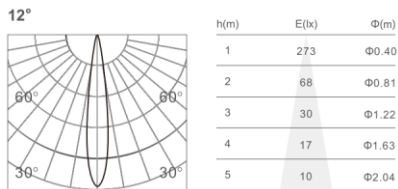

DOT01

MAGNETIC TRACK SERIES

SPECIFICATIONS

Model No.	Dot01
Power Consumption(±10%)	2W
Input Voltage	24VDC
Driver Type	Constant Current (CC)
Dimming	Yes
Luminous Flux (±10%)	126 lm
Efficacy(4000K Ra70)	60 lm/W
Correlated Color Temperature	2700K, 3000K, 3500K, 4000K, 5000K
Color Rendering Index	Ra80 (Ra90 optional)
Beam Angle	12°, 34°, 48°
Mounting Option	Track Mounted
Material	Aluminum Alloy Body, Polycarbonate Optical Lens
Finish	Powder Coating
Fixture Color	Black/White
IP Rating	IP20
Operating Temperature	-30°C to + 50°C(-22°F to 122°F)
Life Time of LED @Ta=25°C	50000 Hours
Warranty	5 Years
Application	Residential, Retail, Office, etc.

DISTRIBUTION

3000K 90Ra

■ Sandy Black □ Sandy White

DIMENSIONS

ORDERING INFORMATION

EXAMPLE: PR-MT-DOT01-S-B-3000-80-T-34

SERIES	TRACK	FIXTURE COLOR	CCT(K°)	CRI	DIMMING	BEAM ANGLE
PR-MT-DOT01	S: Senior	B: Black	2700	80	D: Dali	12°
		W: White	3000	90	T: Triac	34°
			3500		V: 0-10V	48°
			4000			
			5000			O: None