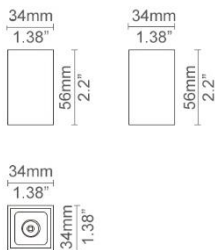

DOT01

MAGNETIC TRACK SERIES

SPECIFICATIONS

Model No.	Dot01
Power Consumption(±10%)	2W
Input Voltage	24VDC
Driver Type	Constant Current (CC)
Dimming	Yes
Luminous Flux (±10%)	126 lm
Efficacy(4000K Ra70)	60 lm/W
Correlated Color Temperature	2700K, 3000K, 3500K, 4000K, 5000K
Color Rendering Index	Ra80 (Ra90 optional)
Beam Angle	12°, 34°, 48°
Mounting Option	Track Mounted
Material	Aluminum Alloy Body, Polycarbonate Optical Lens
Finish	Powder Coating
Fixture Color	Black/White
IP Rating	IP20
Operating Temperature	-30°C to + 50°C(-22°F to 122°F)
Life Time of LED @Ta=25°C	50000 Hours
Warranty	5 Years
Application	Residential, Retail, Office, etc.

DISTRIBUTION

3000K 90Ra

■ Sandy Black □ Sandy White

DIMENSIONS

ORDERING INFORMATION

EXAMPLE: PR-MT-DOT01-S-B-3000-80-T-34

SERIES	TRACK	FIXTURE COLOR	CCT(K°)	CRI	DIMMING	BEAM ANGLE
PR-MT-DOT01	S: Senior	B: Black	2700	80	D: Dali	12°
		W: White	3000	90	T: Triac	34°
			3500		V: 0-10V	48°
			4000			
			5000			O: None