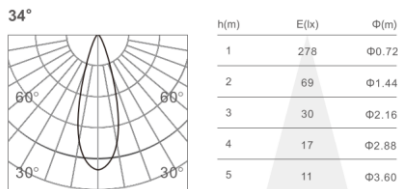

DOT01

MAGNETIC TRACK SERIES

SPECIFICATIONS

Model No.	Dot01
Power Consumption(±10%)	2W
Input Voltage	24VDC
Driver Type	Constant Current (CC)
Dimming	Yes
Luminous Flux (±10%)	126 lm
Efficacy(4000K Ra70)	60 lm/W
Correlated Color Temperature	2700K, 3000K, 3500K, 4000K, 5000K
Color Rendering Index	Ra80 (Ra90 optional)
Beam Angle	12°, 34°, 48°
Mounting Option	Track Mounted
Material	Aluminum Alloy Body, Polycarbonate Optical Lens
Finish	Powder Coating
Fixture Color	Black/White
IP Rating	IP20
Operating Temperature	-30°C to + 50°C(-22°F to 122°F)
Life Time of LED @Ta=25°C	50000 Hours
Warranty	5 Years
Application	Residential, Retail, Office, etc.

DISTRIBUTION

3000K 90Ra

■ Sandy Black □ Sandy White

DIMENSIONS

ORDERING INFORMATION

EXAMPLE: PR-MT-DOT01-S-B-3000-80-T-34

SERIES	TRACK	FIXTURE COLOR	CCT(K°)	CRI	DIMMING	BEAM ANGLE
PR-MT-DOT01	S: Senior	B: Black	2700	80	D: Dali	12°
		W: White	3000	90	T: Triac	34°
			3500		V: 0-10V	48°
			4000			
			5000			O: None