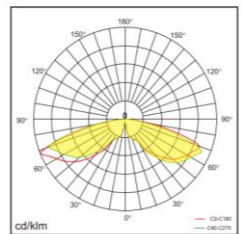

BL-03

LANDSCAPE BOLLARD

SPECIFICATIONS

Model No.	BL-03		
Power Consumption(±10%)	12W/24W	24W	24W
Input Voltage	120VAC		
Luminous Flux (±10%)	505lm/1162lm	1162lm	1162lm
Efficacy(4000K Ra70)	48 lm/W		
Correlated Color Temperature	4000K		
Color Rendering Index	>80		
Total Flux at and above 90°	<3%		
Dimming	Yes		
Control	Bluetooth and radar sensor		
Material	Aluminum body, PC lens with UV filter		
Finish	Powder Coating		
Fixture Color	Black/Silver		
Luminaire Net Weight	2.55kg	4.05kg	5.75kg
Product Dimension	180x180x250mm	180x180x600mm	180x180x1000mm
IP Rating	IP65		
IK Rating	IK08		
Working Temperature	-30°C to +45°C		
Life Time of LED @Ta=25°C	50000 Hours		
Warranty	5 Years		
Application	Outdoor application such as pathways, parks, etc		

DIMENSIONS

DISTRIBUTION

ORDERING INFORMATION

EXAMPLE: PR-BL03-24-600-4000-80-D-B

SERIES	POWER(W)	HEIGHT(MM)	CCT(K°)	CRI	DIMMING	COLOR
PR-BL03	12	250	4000	80	D: Dali	B: BLACK
	24	250		90	0: None	S: SILVER
		600				
		1000				