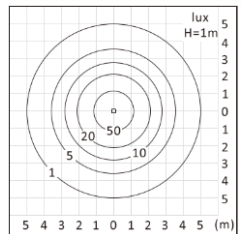

BL-03

LANDSCAPE BOLLARD

SPECIFICATIONS

Model No.	BL-03		
Power Consumption(±10%)	12W/24W	24W	24W
Input Voltage	120VAC		
Luminous Flux (±10%)	505lm/1162lm	1162lm	1162lm
Efficacy(4000K Ra70)	48 lm/W		
Correlated Color Temperature	4000K		
Color Rendering Index	>80		
Total Flux at and above 90°	<3%		
Dimming	Yes		
Control	Bluetooth and radar sensor		
Material	Aluminum body, PC lens with UV filter		
Finish	Powder Coating		
Fixture Color	Black/Silver		
Luminaire Net Weight	2.55kg	4.05kg	5.75kg
Product Dimension	180x180x250mm	180x180x600mm	180x180x1000mm
IP Rating	IP65		
IK Rating	IK08		
Working Temperature	-30°C to +45°C		
Life Time of LED @Ta=25°C	50000 Hours		
Warranty	5 Years		
Application	Outdoor application such as pathways, parks, etc		

DIMENSIONS

DISTRIBUTION

ORDERING INFORMATION

EXAMPLE: PR-BL03-24-600-4000-80-D-B

SERIES	POWER(W)	HEIGHT(MM)	CCT(K°)	CRI	DIMMING	COLOR
PR-BL03	12	250	4000	80	D: Dali	B: BLACK
	24	250		90	0: None	S: SILVER
		600				
		1000				