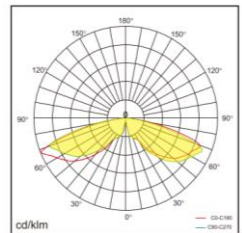

BL-03

LANDSCAPE BOLLARD

SPECIFICATIONS

Model No.	BL-03		
Power Consumption(±10%)	12W/24W	24W	24W
Input Voltage	120VAC		
Luminous Flux (±10%)	505lm/1162lm	1162lm	1162lm
Efficacy(4000K Ra70)	48 lm/W		
Correlated Color Temperature	4000K		
Color Rendering Index	>80		
Total Flux at and above 90°	<3%		
Dimming	Yes		
Control	Bluetooth and radar sensor		
Material	Aluminum body, PC lens with UV filter		
Finish	Powder Coating		
Fixture Color	Black/Silver		
Luminaire Net Weight	2.55kg	4.05kg	5.75kg
Product Dimension	180x180x250mm	180x180x600mm	180x180x1000mm
IP Rating	IP65		
IK Rating	IK08		
Working Temperature	-30°C to +45°C		
Life Time of LED @Ta=25°C	50000 Hours		
Warranty	5 Years		
Application	Outdoor application such as pathways, parks, etc		

DIMENSIONS

DISTRIBUTION

ORDERING INFORMATION

EXAMPLE: PR-BL03-24-600-4000-80-D-B

SERIES	POWER(W)	HEIGHT(MM)	CCT(K°)	CRI	DIMMING	COLOR
PR-BL03	12	250	4000	80	D: Dali	B: BLACK
	24	250		90	0: None	S: SILVER
		600				
		1000				