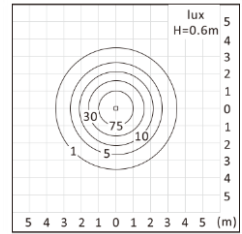

BL-03

LANDSCAPE BOLLARD

SPECIFICATIONS

Model No.	BL-03		
Power Consumption(±10%)	12W/24W	24W	24W
Input Voltage	120VAC		
Luminous Flux (±10%)	505lm/1162lm	1162lm	1162lm
Efficacy(4000K Ra70)	48 lm/W		
Correlated Color Temperature	4000K		
Color Rendering Index	>80		
Total Flux at and above 90°	<3%		
Dimming	Yes		
Control	Bluetooth and radar sensor		
Material	Aluminum body, PC lens with UV filter		
Finish	Powder Coating		
Fixture Color	Black/Silver		
Luminaire Net Weight	2.55kg	4.05kg	5.75kg
Product Dimension	180x180x250mm	180x180x600mm	180x180x1000mm
IP Rating	IP65		
IK Rating	IK08		
Working Temperature	-30°C to +45°C		
Life Time of LED @Ta=25°C	50000 Hours		
Warranty	5 Years		
Application	Outdoor application such as pathways, parks, etc		

DIMENSIONS

DISTRIBUTION

ORDERING INFORMATION

EXAMPLE: PR-BL03-24-600-4000-80-D-B

SERIES	POWER(W)	HEIGHT(MM)	CCT(K°)	CRI	DIMMING	COLOR
PR-BL03	12	250	4000	80	D: Dali	B: BLACK
	24	250		90	0: None	S: SILVER
		600				
		1000				