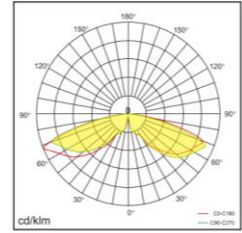

BL-03

LANDSCAPE BOLLARD

SPECIFICATIONS

Model No.	BL-03		
Power Consumption(±10%)	12W/24W	24W	24W
Input Voltage	120VAC		
Luminous Flux (±10%)	505lm/1162lm	1162lm	1162lm
Efficacy(4000K Ra70)	48 lm/W		
Correlated Color Temperature	4000K		
Color Rendering Index	>80		
Total Flux at and above 90°	<3%		
Dimming	Yes		
Control	Bluetooth and radar sensor		
Material	Aluminum body, PC lens with UV filter		
Finish	Powder Coating		
Fixture Color	Black/Silver		
Luminaire Net Weight	2.55kg	4.05kg	5.75kg
Product Dimension	180x180x250mm	180x180x600mm	180x180x1000mm
IP Rating	IP65		
IK Rating	IK08		
Working Temperature	-30°C to +45°C		
Life Time of LED @Ta=25°C	50000 Hours		
Warranty	5 Years		
Application	Outdoor application such as pathways, parks, etc		

DIMENSIONS

DISTRIBUTION

ORDERING INFORMATION

EXAMPLE: PR-BL03-24-600-4000-80-D-B

SERIES	POWER(W)	HEIGHT(MM)	CCT(K°)	CRI	DIMMING	COLOR
PR-BL03	12	250	4000	80	D: Dali	B: BLACK
	24	250		90	0: None	S: SILVER
		600				
		1000				