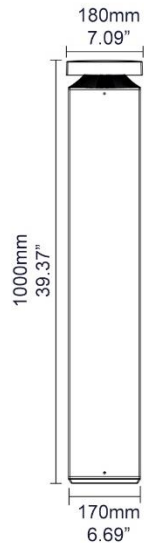

BL-03

LANDSCAPE BOLLARD

SPECIFICATIONS

Model No.	BL-03		
Power Consumption(±10%)	12W/24W	24W	24W
Input Voltage	120VAC		
Luminous Flux (±10%)	505lm/1162lm	1162lm	1162lm
Efficacy(4000K Ra70)	48 lm/W		
Correlated Color Temperature	4000K		
Color Rendering Index	>80		
Total Flux at and above 90°	<3%		
Dimming	Yes		
Control	Bluetooth and radar sensor		
Material	Aluminum body, PC lens with UV filter		
Finish	Powder Coating		
Fixture Color	Black/Silver		
Luminaire Net Weight	2.55kg	4.05kg	5.75kg
Product Dimension	180x180x250mm	180x180x600mm	180x180x1000mm
IP Rating	IP65		
IK Rating	IK08		
Working Temperature	-30°C to +45°C		
Life Time of LED @Ta=25°C	50000 Hours		
Warranty	5 Years		
Application	Outdoor application such as pathways, parks, etc		

DIMENSIONS

DISTRIBUTION

ORDERING INFORMATION

EXAMPLE: PR-BL03-24-600-4000-80-D-B

SERIES	POWER(W)	HEIGHT(MM)	CCT(K°)	CRI	DIMMING	COLOR
PR-BL03	12	250	4000	80	D: Dali	B: BLACK
	24	250		90	0: None	S: SILVER
		600				
		1000				