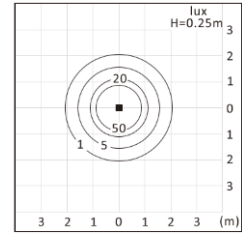

BL-03

LANDSCAPE BOLLARD

SPECIFICATIONS

Model No.	BL-03		
Power Consumption(±10%)	12W/24W	24W	24W
Input Voltage	120VAC		
Luminous Flux (±10%)	505lm/1162lm	1162lm	1162lm
Efficacy(4000K Ra70)	48 lm/W		
Correlated Color Temperature	4000K		
Color Rendering Index	>80		
Total Flux at and above 90°	<3%		
Dimming	Yes		
Control	Bluetooth and radar sensor		
Material	Aluminum body, PC lens with UV filter		
Finish	Powder Coating		
Fixture Color	Black/Silver		
Luminaire Net Weight	2.55kg	4.05kg	5.75kg
Product Dimension	180x180x250mm	180x180x600mm	180x180x1000mm
IP Rating	IP65		
IK Rating	IK08		
Working Temperature	-30°C to +45°C		
Life Time of LED @Ta=25°C	50000 Hours		
Warranty	5 Years		
Application	Outdoor application such as pathways, parks, etc		

DIMENSIONS

DISTRIBUTION

ORDERING INFORMATION

EXAMPLE: PR-BL03-24-600-4000-80-D-B

SERIES	POWER(W)	HEIGHT(MM)	CCT(K°)	CRI	DIMMING	COLOR
PR-BL03	12	250	4000	80	D: Dali	B: BLACK
	24	250		90	0: None	S: SILVER
		600				
		1000				