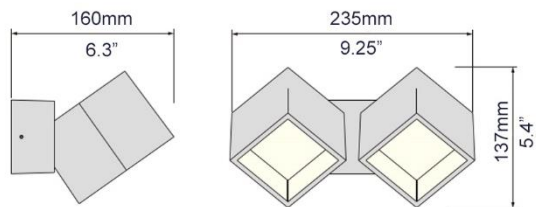

OWL-08

OUTDOOR WALL LIGHT

IP66

IK09

SPECIFICATIONS

Model No.	OWL08	
Power Consumption(±10%)	12W	2x9W
Input Voltage	120VAC	
Luminous Flux (±10%)	1050 lm	2100 lm
Efficacy(4000K Ra70)	100 lm/W	
Correlated Color Temperature	3000K/4000K	
Color Rendering Index	>80	
Dimming	Yes	
Material	Extruded aluminum body, tempered glass	
Finish	Anti-UV polyester powder painting	
Fixture Color	Black	
Product Dimension	235x137x160mm	130x130x160mm
IP Rating	IP65	
IK Rating	IK09	
Working Temperature	-30°C to +45°C	
Life Time of LED @Ta=25°C	50000 Hours	
Warranty	5 Years	
Application	Outdoor, Wet locations	

DISTRIBUTION

DIMENSIONS

3740 William St, Burnaby, BC V5C 3H7

Phone: +1 (604) 294-2334, Toll free: +1 (877) 294-2334, Fax: +1 (604) 294-2126

www.premierlight.ca

Outdoor Wall Light- OWL08

Last update: Dec. 2023