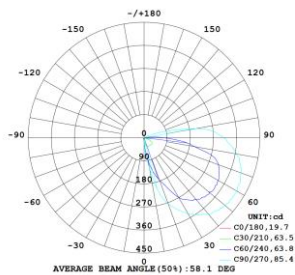

DISTRIBUTION