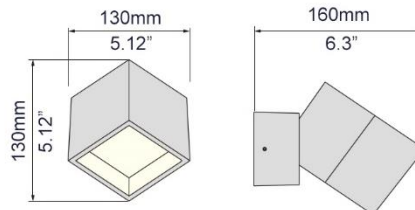

OWL-08

OUTDOOR WALL LIGHT

IP66

IK09

SPECIFICATIONS

Model No.	OWL08	
Power Consumption(±10%)	12W	2x9W
Input Voltage	120VAC	
Luminous Flux (±10%)	1050 lm	2100 lm
Efficacy(4000K Ra70)	100 lm/W	
Correlated Color Temperature	3000K/4000K	
Color Rendering Index	>80	
Dimming	Yes	
Material	Extruded aluminum body, tempered glass	
Finish	Anti-UV polyester powder painting	
Fixture Color	Black	
Product Dimension	235x137x160mm	130x130x160mm
IP Rating	IP65	
IK Rating	IK09	
Working Temperature	-30°C to +45°C	
Life Time of LED @Ta=25°C	50000 Hours	
Warranty	5 Years	
Application	Outdoor, Wet locations	

DISTRIBUTION

DIMENSIONS

3740 William St, Burnaby, BC V5C 3H7

Phone: +1 (604) 294-2334, Toll free: +1 (877) 294-2334, Fax: +1 (604) 294-2126

www.premierlight.ca

Outdoor Wall Light- OWL08

Last update: Dec. 2023