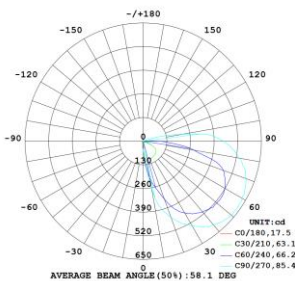

DISTRIBUTION