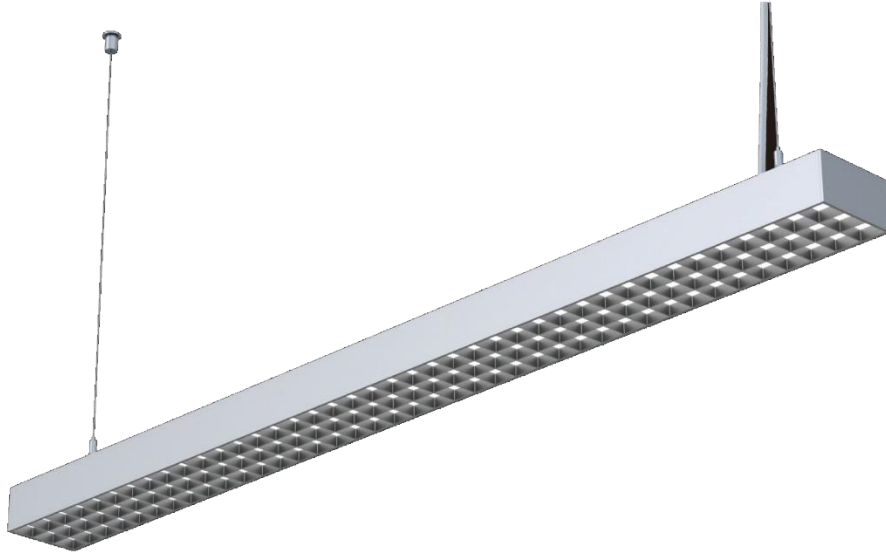

## PENDANT LINEAR UP/DOWN LIGHT (SINGLE/LINKABLE)

### SPECIFICATIONS

<b>Model No.</b>	PL-03	
<b>Power Consumption(±10%)</b>	30W↑/30W↓	35W↑/35W↓
<b>Input Voltage</b>	120VAC	
<b>Luminous Flux (±10%)</b>	3000lm↑/2700lm↓	3500lm↑/3200lm↓
<b>Efficacy(4000K Ra70)</b>	100 lm/W	
<b>Correlated Color Temperature</b>	3000K/4000K/6000K	
<b>Color Rendering Index</b>	>80	
<b>UGR level</b>	<16	
<b>Dimming</b>	Yes	
<b>Material</b>	Aluminum body, PC lens	
<b>Finish</b>	Powder Coating	
<b>Fixture Color</b>	White/Silver	
<b>IP Rating</b>	IP20	
<b>Life Time of LED @Ta=25°C</b>	50000 Hours	
<b>Warranty</b>	5 Years	
<b>Application</b>	Open space office, meeting room and other office applications	