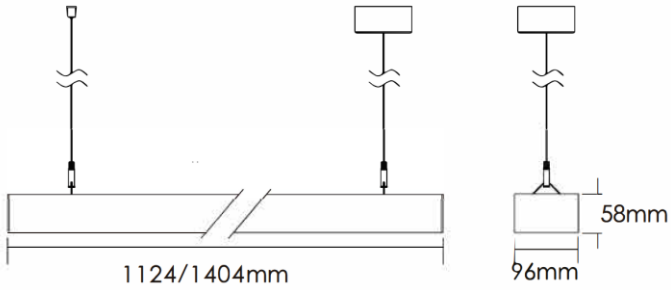

## PENDANT LINEAR UP/DOWN LIGHT (SINGLE/LINKABLE)

### SPECIFICATIONS

<b>Model No.</b>	PL-03	
<b>Power Consumption(±10%)</b>	30W↑/30W↓	35W↑/35W↓
<b>Input Voltage</b>	120VAC	
<b>Luminous Flux (±10%)</b>	3000lm↑/2700lm↓	3500lm↑/3200lm↓
<b>Efficacy(4000K Ra70)</b>	100 lm/W	
<b>Correlated Color Temperature</b>	3000K/4000K/6000K	
<b>Color Rendering Index</b>	>80	
<b>UGR level</b>	<16	
<b>Dimming</b>	Yes	
<b>Material</b>	Aluminum body, PC lens	
<b>Finish</b>	Powder Coating	
<b>Fixture Color</b>	White/Silver	
<b>IP Rating</b>	IP20	
<b>Life Time of LED @Ta=25°C</b>	50000 Hours	
<b>Warranty</b>	5 Years	
<b>Application</b>	Open space office, meeting room and other office applications	

### DIMENSIONS