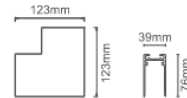

MAGGIE SENIOR

39mm MAGNETIC TRACK – SURFACE MOUNTED

Model	Power	Install	Length
1 Meter profile	200W max	Surface/Pendant/Recessed	1000mm
2 Meter profile	200W max	Surface/Pendant/Recessed	2000mm
3 Meter profile	200W max	Surface/Pendant/Recessed	3000mm

Sandy Black
 Sandy White
 Golden
 Black bronze

L Corner

Sandy Black
 Sandy White

Inner Corner

Sandy Black
 Sandy White

T corner

Sandy Black
 Sandy White

45D corner

39mm MAGNETIC TRACK – RECESSED

Model	Power	Install	Length
1 Meter profile	200W max	Recessed	1000mm
2 Meter profile	200W max	Recessed	2000mm
3 Meter profile	200W max	Recessed	3000mm

Sandy Black
 Sandy White
 Golden
 Black bronze