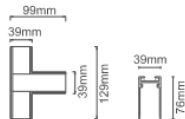

MAGGIE SENIOR

39mm MAGNETIC TRACK – SURFACE MOUNTED

Model	Power	Install	Length
1 Meter profile	200W max	Surface/Pendant/Recessed	1000mm
2 Meter profile	200W max	Surface/Pendant/Recessed	2000mm
3 Meter profile	200W max	Surface/Pendant/Recessed	3000mm

Sandy Black
 Sandy White
 Golden
 Black bronze

L Corner

Sandy Black
 Sandy White

Inner Corner

Sandy Black
 Sandy White

T corner

Sandy Black
 Sandy White

45D corner

39mm MAGNETIC TRACK – RECESSED

Model	Power	Install	Length
1 Meter profile	200W max	Recessed	1000mm
2 Meter profile	200W max	Recessed	2000mm
3 Meter profile	200W max	Recessed	3000mm

Sandy Black
 Sandy White
 Golden
 Black bronze