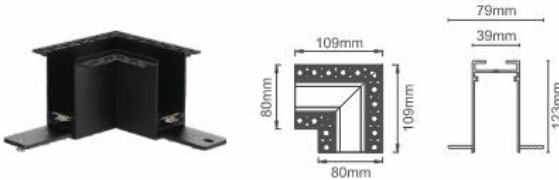

39mm MAGNETIC TRACK – RECESSED

Model	Power	Install	Length
1 Meter profile	200W max	Recessed	1000mm
2 Meter profile	200W max	Recessed	2000mm
3 Meter profile	200W max	Recessed	3000mm

Sandy Black
 Sandy White
 Golden
 Black bronze

L Corner-R

Sandy Black
 Sandy White

Inner Corner-R

Sandy Black
 Sandy White

Outer Corner-R

Sandy Black
 Sandy White

T Corner-R

Sandy Black
 Sandy White