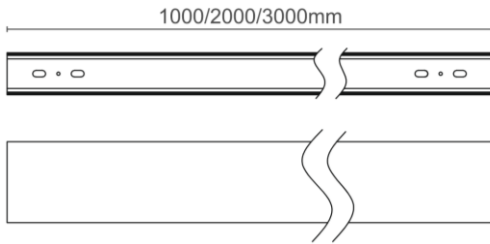

L Corner

Sandy Black
 Sandy White

Inner Corner

Sandy Black
 Sandy White

T corner

Sandy Black
 Sandy White

45D corner

Sandy Black
 Sandy White

Outer Corner

Sandy Black
 Sandy White

CROSS corner

Sandy Black
 Sandy White

Input terminal

Sandy Black
 Sandy White