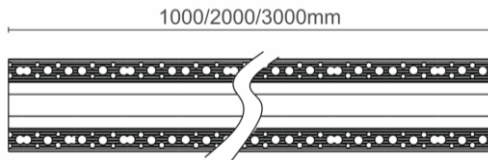

Sandy Black
 Sandy White
 Golden
 Black bronze

L Corner

Sandy Black
 Sandy White

Inner Corner

Sandy Black
 Sandy White

T corner

Sandy Black
 Sandy White

45D corner

Sandy Black
 Sandy White

Outer Corner

Sandy Black
 Sandy White

CROSS corner

Sandy Black
 Sandy White

Input terminal

Sandy Black
 Sandy White

MAGGIE SENIOR

39mm MAGNETIC TRACK – RECESSED

Model	Power	Install	Length
1 Meter profile	200W max	Recessed	1000mm
2 Meter profile	200W max	Recessed	2000mm
3 Meter profile	200W max	Recessed	3000mm

Sandy Black
 Sandy White
 Golden
 Black bronze

L Corner-R

Sandy Black
 Sandy White

Inner Corner-R

Sandy Black
 Sandy White

Outer Corner-R

Sandy Black
 Sandy White

T Corner-R

Sandy Black
 Sandy White