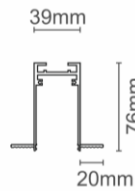

MAGGIE SENIOR

39mm MAGNETIC TRACK – SURFACE MOUNTED

Model	Power	Install	Length
1 Meter profile	200W max	Surface/Pendant/Recessed	1000mm
2 Meter profile	200W max	Surface/Pendant/Recessed	2000mm
3 Meter profile	200W max	Surface/Pendant/Recessed	3000mm

39mm MAGNETIC TRACK – RECESSED

Model	Power	Install	Length
1 Meter profile	200W max	Recessed	1000mm
2 Meter profile	200W max	Recessed	2000mm
3 Meter profile	200W max	Recessed	3000mm

Sandy Black
 Sandy White
 Golden
 Black bronze