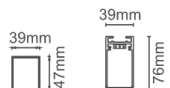

Input terminal

Sandy Black
 Sandy White