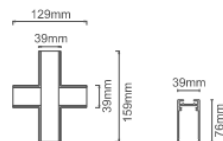

CROSS corner

Sandy Black
 Sandy White