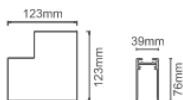

Outer Corner

Sandy Black
 Sandy White