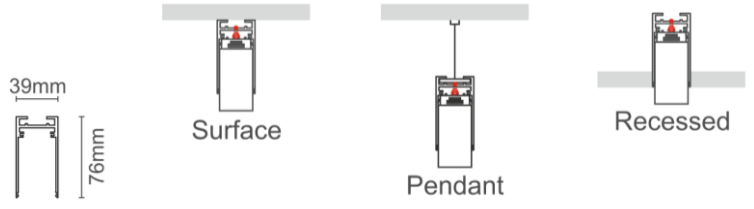

L Corner

Sandy Black
 Sandy White

Inner Corner

Sandy Black
 Sandy White

T corner

Sandy Black
 Sandy White

45D corner

Sandy Black
 Sandy White

Outer Corner

Sandy Black
 Sandy White

CROSS corner

Sandy Black
 Sandy White

Input terminal

Sandy Black
 Sandy White