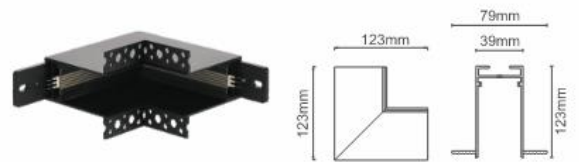

39mm MAGNETIC TRACK – RECESSED

Model	Power	Install	Length
1 Meter profile	200W max	Recessed	1000mm
2 Meter profile	200W max	Recessed	2000mm
3 Meter profile	200W max	Recessed	3000mm

Sandy Black
 Sandy White
 Golden
 Black bronze

L Corner-R

Sandy Black
 Sandy White

Inner Corner-R

Sandy Black
 Sandy White

Outer Corner-R

Sandy Black
 Sandy White

T Corner-R

Sandy Black
 Sandy White