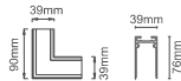

L Corner

Sandy Black
 Sandy White