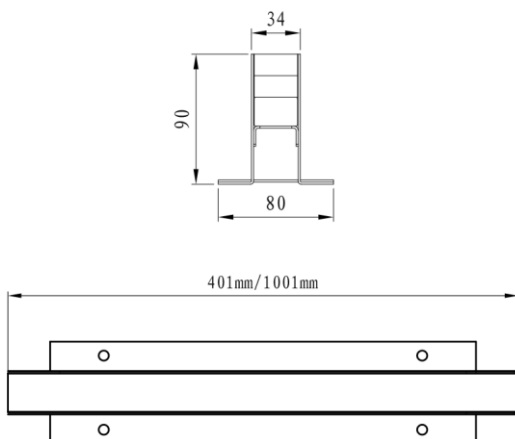

LS-LR02

IN GROUND LINEAR TRIMLESS RECESSED

SPECIFICATIONS

Model No.	LS-LR02	
Power Consumption(±10%)	9W	23W
Input Voltage	24VDC	
Luminous Flux (±10%)	450-540 lm	1150-1380 lm
Efficacy(4000K Ra80)	50-60 lm/W	
Correlated Color Temperature	4000K (2700k, 3000k, Amber LED Optional)	
Color Rendering Index	80	
Luminaire Length	401mm	1001mm
Luminaire Net Weight	2.2kg	5.4kg
Mounting Option	Recessed In-Ground	
Material	Aluminum and stainless steel body, transparent glass	
Fixture Color	Silver	
IK Rating	IK10	
IP Rating	IP68	
Operating Temperature	-30°C to + 50°C(-22°F to 122°F)	
Life Time of LED @Ta=25°C	50000 Hours	
Warranty	5 Years	
Application	Outdoor, landscape	

DIMENSIONS

PREMIER

3740 William St, Burnaby, BC V5C 3H7

Phone: +1 (604) 294-2334, Toll free: +1 (877) 294-2334, Fax: +1 (604) 294-2126

www.premierlight.ca

In-Ground Linear Trim-less Recessed LS-LR02

Last update: Sep. 2023