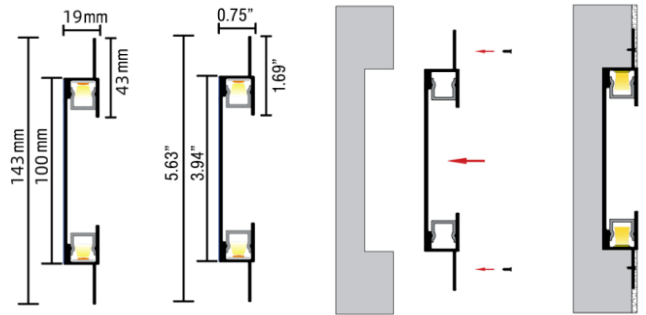

## SPECIFICATIONS

Material:	AL6063-T5	
Surface:	Anodized/ Painting	
PC cover:	Diffuser /Transparent /Opal	
Power:	10W	
Input voltage:	12VDC/24VDC	
Led Qty:	320LEDs/m [COB]	120LEDs/m [SMD2835]
Led strips Width:	8mm	8mm
Available lengths:	0.5-3m	
Application:	Commercial lighting / Indoor lighting	

## DIMENSIONS & ACCESSORIES