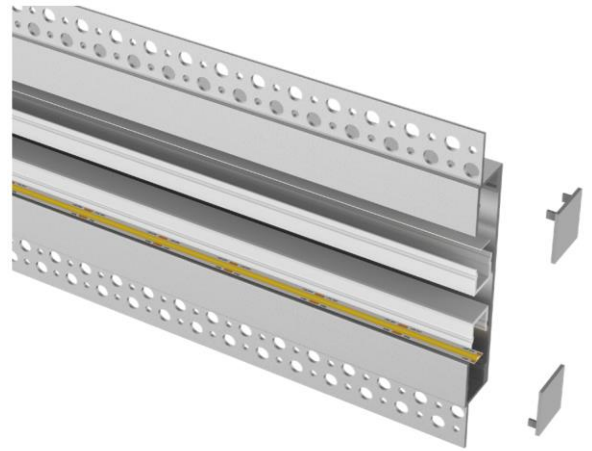

## SPECIFICATIONS

Material:	AL6063-T5	
Surface:	Anodized/ Painting	
PC cover:	Diffuser /Transparent /Opal	
Power:	10W	
Input voltage:	12VDC/24VDC	
Led Qty:	320LEDs/m [COB]	120LEDs/m [SMD2835]
Led strips Width:	8mm	8mm
Available lengths:	0.5-3m	
Application:	Commercial lighting / Indoor lighting	

## DIMENSIONS & ACCESSORIES

## APPLICATIONS

COVER	Trans/Opal/Diffuser	191432/191433/191434	
COVER	Black	19143B	
END CAP	Hole W/O hole	191438/191439	