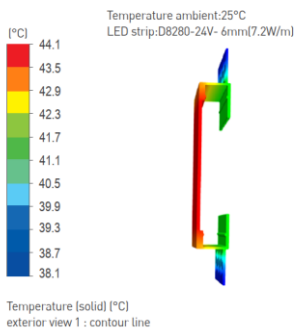

## SPECIFICATIONS

Material:	AL6063-T5	
Surface:	Anodized/ Painting	
PC cover:	Diffuser /Transparent /Opal	
Power:	10W	
Input voltage:	12VDC/24VDC	
Led Qty:	320LEDs/m [COB]	120LEDs/m [SMD2835]
Led strips Width:	8mm	8mm
Available lengths:	0.5-3m	
Application:	Commercial lighting / Indoor lighting	