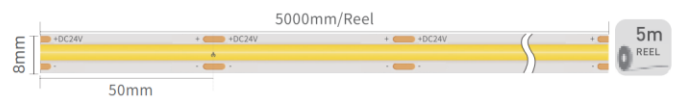

LIGHTING SOURCE : COB